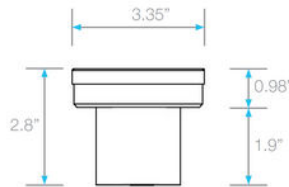

DelmarSeries PLAIN EDGE BASE

Standard Base | Traditional Waterproofing:

- Stainless Steel Gauges: Grates: 16 gauges. Base: 18 gauges = 1.2 mm
- Grate can be removed completely for cleaning.
- Works with 2" ABS, PVC or cast iron shower drain flange (not included)
- Standard Length plain edge is intended for use with traditional waterproofing methods.
- Grate can be removed completely for cleaning.
- Hair strainer basket comes with every drain, fits inside the drain to collect hair and other debris, preventing clogged pipes.

Kit Includes:

- A Lifting Key
- B Grate
- C Hair/Debris Strainer
- D Base
- E Leveling Legs
- F Threaded nipple

Specifications

D Base - Top View

B Grate - Top View

D Base - Side View

D Base - Side View

Grate - Side View

Complete Kits

DELTA

Bronze	24"	33.300.24 BZ	●
	28"	33.300.28 BZ	●
	32"	33.300.32 BZ	●
	36"	33.300.36 BZ	●
	48"	33.300.48 BZ	●
	58"	33.300.58 BZ	●

Satin	24"	33.300.24 ST	●
	28"	33.300.28 ST	●
	32"	33.300.32 ST	●
	36"	33.300.36 ST	●
	48"	33.300.48 ST	●
	58"	33.300.58 ST	●

Gold	24"	33.300.24 GD	●
	28"	33.300.28 GD	●
	32"	33.300.32 GD	●
	36"	33.300.36 GD	●
	48"	33.300.48 GD	●
	58"	33.300.58 GD	●