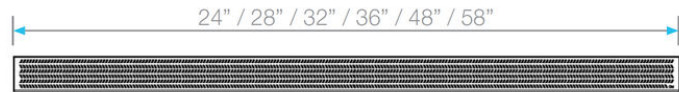

DelmarSeries PLAIN EDGE BASE

Standard Base | Traditional Waterproofing:

- Stainless Steel Gauges: Grates: 16 gauges. Base: 18 gauges = 1.2 mm
- Grate can be removed completely for cleaning.
- Works with 2" ABS, PVC or cast iron shower drain flange (not included)
- Standard Length plain edge is intended for use with traditional waterproofing methods.
- Grate can be removed completely for cleaning.
- Hair strainer basket comes with every drain, fits inside the drain to collect hair and other debris, preventing clogged pipes.

Kit Includes:

- A Lifting Key
- B Grate
- C Hair/Debris Strainer
- D Base
- E Leveling Legs
- F Threaded nipple

Specifications

D Base - Top View

B Grate - Top View

D Base - Side View

D Base - Side View

Grate - Side View

Complete Kits

DELTA

Bronze	24"	33.300.24 BZ	●
	28"	33.300.28 BZ	●
	32"	33.300.32 BZ	●
	36"	33.300.36 BZ	●
	48"	33.300.48 BZ	●
	58"	33.300.58 BZ	●

Satin	24"	33.300.24 ST	●
	28"	33.300.28 ST	●
	32"	33.300.32 ST	●
	36"	33.300.36 ST	●
	48"	33.300.48 ST	●
	58"	33.300.58 ST	●