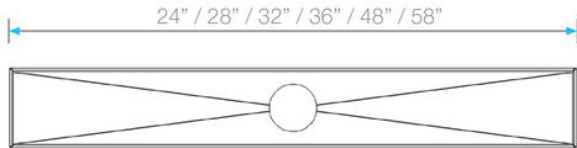

DelmarSeries PLAIN EDGE BASE

Standard Base | Traditional Waterproofing:

- Stainless Steel Gauges: Grates: 16 gauges. Base: 18 gauges = 1.2 mm
- Grate can be removed completely for cleaning.
- Works with 2" ABS, PVC or cast iron shower drain flange (not included)
- Standard Length plain edge is intended for use with traditional waterproofing methods.
- Grate can be removed completely for cleaning.
- Hair strainer basket comes with every drain, fits inside the drain to collect hair and other debris, preventing clogged pipes.

Kit Includes:

- A Lifting Key
- B Grate
- C Hair/Debris Strainer
- D Base
- E Leveling Legs
- F Threaded nipple

Specifications

D Base - Top View

B Grate - Top View

D Base - Side View

D Base - Side View

Grate - Side View

Complete Kits

DELTA

Bronze	24"	33.300.24 BZ	●
	28"	33.300.28 BZ	●
	32"	33.300.32 BZ	●
	36"	33.300.36 BZ	●
	48"	33.300.48 BZ	●
	58"	33.300.58 BZ	●

Satin	24"	33.300.24 ST	●
	28"	33.300.28 ST	●
	32"	33.300.32 ST	●
	36"	33.300.36 ST	●
	48"	33.300.48 ST	●
	58"	33.300.58 ST	●

Gold	24"	33.300.24 GD	●
	28"	33.300.28 GD	●
	32"	33.300.32 GD	●
	36"	33.300.36 GD	●
	48"	33.300.48 GD	●
	58"	33.300.58 GD	●