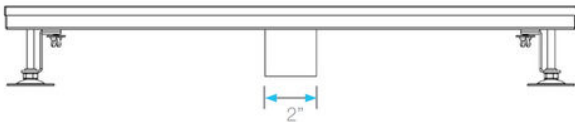

DelmarSeries PLAIN EDGE BASE

Standard Base | Traditional Waterproofing:

- Stainless Steel Gauges: Grates: 16 gauges. Base: 18 gauges = 1.2 mm
- Grate can be removed completely for cleaning.
- Works with 2" ABS, PVC or cast iron shower drain flange (not included)
- Standard Length plain edge is intended for use with traditional waterproofing methods.
- Grate can be removed completely for cleaning.
- Hair strainer basket comes with every drain, fits inside the drain to collect hair and other debris, preventing clogged pipes.

Kit Includes:

- A Lifting Key
- B Grate
- C Hair/Debris Strainer
- D Base
- E Leveling Legs
- F Threaded nipple

Specifications

D Base - Top View

B Grate - Top View

D Base - Side View

D Base - Side View

Grate - Side View

Complete Kits

DELTA

Bronze	24"	33.300.24 BZ	●
	28"	33.300.28 BZ	●
	32"	33.300.32 BZ	●
	36"	33.300.36 BZ	●
	48"	33.300.48 BZ	●
	58"	33.300.58 BZ	●

Satin	24"	33.300.24 ST	●
	28"	33.300.28 ST	●
	32"	33.300.32 ST	●
	36"	33.300.36 ST	●
	48"	33.300.48 ST	●
	58"	33.300.58 ST	●