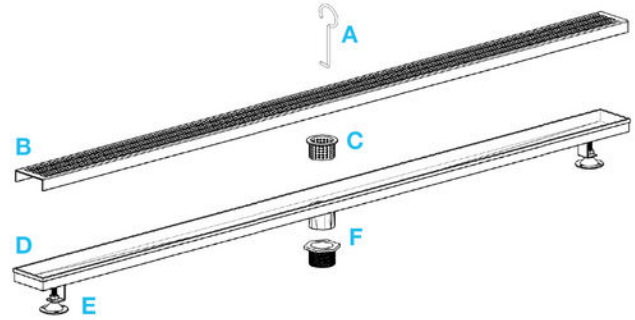

DelmarSeries PLAIN EDGE BASE

Standard Base | Traditional Waterproofing:

- Stainless Steel Gauges: Grates: 16 gauges. Base: 18 gauges = 1.2 mm
- Grate can be removed completely for cleaning.
- Works with 2" ABS, PVC or cast iron shower drain flange (not included)
- Standard Length plain edge is intended for use with traditional waterproofing methods.
- Grate can be removed completely for cleaning.
- Hair strainer basket comes with every drain, fits inside the drain to collect hair and other debris, preventing clogged pipes.

Kit Includes:

- A Lifting Key
- B Grate
- C Hair/Debris Strainer
- D Base
- E Leveling Legs
- F Threaded nipple

Specifications

D Base - Top View

B Grate - Top View

D Base - Side View

D Base - Side View

Grate - Side View

Complete Kits

DELTA

Bronze	24"	33.300.24 BZ	●
	28"	33.300.28 BZ	●
	32"	33.300.32 BZ	●
	36"	33.300.36 BZ	●
	48"	33.300.48 BZ	●
	58"	33.300.58 BZ	●

Satin	24"	33.300.24 ST	●
	28"	33.300.28 ST	●
	32"	33.300.32 ST	●
	36"	33.300.36 ST	●
	48"	33.300.48 ST	●
	58"	33.300.58 ST	●

Gold	24"	33.300.24 GD	●
	28"	33.300.28 GD	●
	32"	33.300.32 GD	●
	36"	33.300.36 GD	●
	48"	33.300.48 GD	●
	58"	33.300.58 GD	●