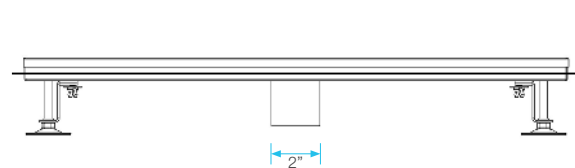

Delta

3.15"

Grate Width and Height - Side View:

Mist

3.15"

2.80"

Base Width and Height - Side View:

Base Length Top View:

Base Length - Side View:

Note: Installer must verify all rough-in dimensions prior to installation and consult local and national codes. Conformity and compliance to local and national codes are the responsibility of the installer. Dimensions are subject to Manufacture tolerance and change without notice. We can assume no responsibility for use of superseded or void data.