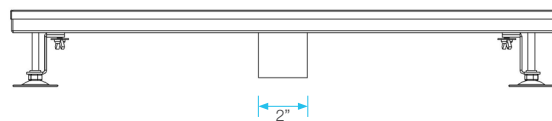

Mist

3.15"

2.80"

Base Width and Height - Side View:

Base Length Top View:

Nami
Kai
Lotus

24" / 28" / 32" / 36"

Base Length Top View:

Delta
Mist
Wedgewire

24" / 28" / 32" / 36" / 48" / 58"

Base Length - Side View:

Note: Installer must verify all rough-in dimensions prior to installation and consult local and national codes. Conformity and compliance to local and national codes are the responsibility of the installer. Dimensions are subject to Manufacture tolerance and change without notice. We can assume no responsibility for use of superseded or void data.