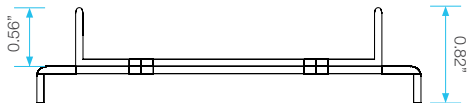

24" / 28" / 32" / 36" / 48" / 58"

Grate Length Top View:

Delta
Wedgewire

24" / 28" / 32" / 36" / 48" / 58"

Grate Width and Height - Side View:

Nami
Kai
Delta
Lotus

3.15"

Grate Width and Height - Side View:

Mist

3.15"

2.80"

Base Width and Height - Side View:

Base Length Top View:

Nami
Kai
Lotus

24" / 28" / 32" / 36"

Base Length Top View:

Delta
Mist
Wedgewire

24" / 28" / 32" / 36" / 48" / 58"

Base Length - Side View:

Note: Installer must verify all rough-in dimensions prior to installation and consult local and national codes. Conformity and compliance to local and national codes are the responsibility of the installer. Dimensions are subject to Manufacture tolerance and change without notice. We can assume no responsibility for use of superseded or void data.