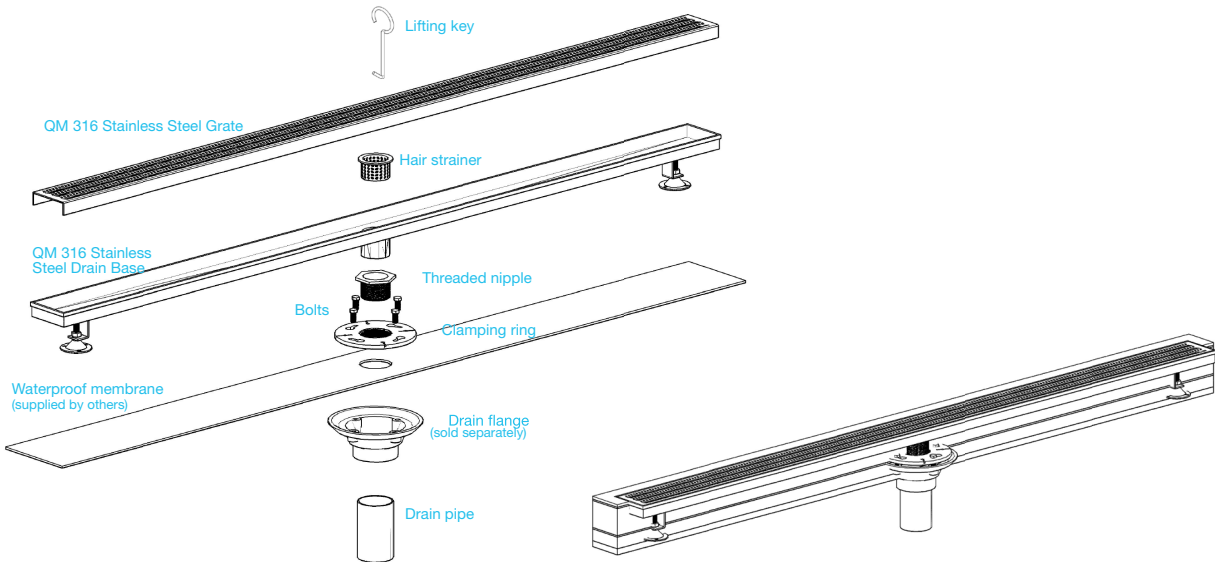

Delmar Linear Drain Standard Length

Installation

Specifications

Grate Length Top View:

Nami
Kai
Lotus

24" / 28" / 32" / 36"

Grate Length Top View:

Mist

24" / 28" / 32" / 36" / 48" / 58"

Grate Length Top View:

Delta
Wedgewire

24" / 28" / 32" / 36" / 48" / 58"

Grate Width and Height - Side View:

Nami
Kai
Delta
Lotus

3.15"

Grate Width and Height - Side View:

Delta
Mist
Wedgewire

24" / 28" / 32" / 36" / 48" / 58"

Base Length - Side View:

Note: Installer must verify all rough-in dimensions prior to installation and consult local and national codes. Conformity and compliance to local and national codes are the responsibility of the installer. Dimensions are subject to Manufacture tolerance and change without notice. We can assume no responsibility for use of superseded or void data.

Delmar Series Features

- 16 gauge 316 Stainless Steel Grate = 1.5 mm
- 18 gauge 316 Stainless Steel Base = 1.2 mm
- Pre-pitched channel and center outlet
- Works with 2" ABS, PVC or Cast Iron shower drain flange (not included)
- Grate can be removed completely for cleaning
- Hair Strainer Basket comes with every drain, fits inside the drain to collect hair and other debris, preventing pipe clogs