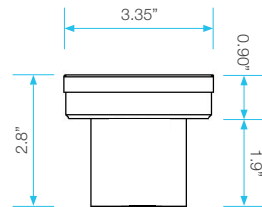

24" / 28" / 32" / 36" / 48" / 58"

Grate Length Top View:

Delta
Wedgewire

24" / 28" / 32" / 36" / 48" / 58"

Grate Width and Height - Side View:

Nami
Kai
Delta
Lotus

3.15"

Grate Width and Height - Side View:

Mist

3.15"

2.80"

Base Width and Height - Side View:

Base Length Top View:

Nami
Kai
Lotus

24" / 28" / 32" / 36"

Base Length Top View:

Delta
Mist
Wedgewire

24" / 28" / 32" / 36" / 48" / 58"

Base Length - Side View:

Note: Installer must verify all rough-in dimensions prior to installation and consult local and national codes. Conformity and compliance to local and national codes are the responsibility of the installer. Dimensions are subject to Manufacture tolerance and change without notice. We can assume no responsibility for use of superseded or void data.