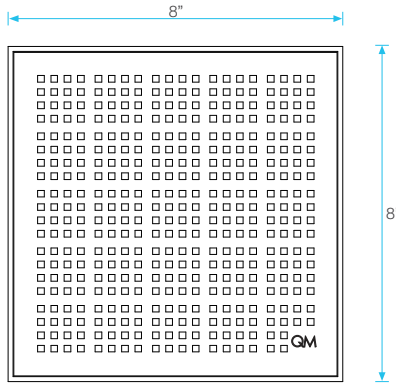

Mist

Drain Grate - Top View:

5 3/4" x 5 3/4"

Nami
Kai
Delta
Lotus

Drain Grate - Top View:

5 3/4" x 5 3/4"

Mist

Drain Base - Top View:

Drain Base - Side View:

Drain Grate - Side View:

Nami
Kai
Delta
Lotus

Drain Grate - Side View:

Mist

Note: Installer must verify all rough-in dimensions prior to installation and consult local and national codes. Conformity and compliance to local and national codes are the responsibility of the installer. Dimensions are subject to Manufacture tolerance and change without notice. We can assume no responsibility for use of superseded or void data.

Delmar Square Drain

Specifications

Drain Grate - Top View:
 8" x 8"
 Kai

Drain Base - Top View:

Drain Base - Side View:

Specifications

Drain Grate - Top View:
 24" x 24"
 Mist

Drain Base - Top View:

Delta Line

SKU	Size	Finish
33.300.00	4"x4"	Satin
33.300.00P	4"x4"	Polished
33.300.01	5 1/4"x5 1/4"	Satin
33.300.01P	5 1/4"x5 1/4"	Polished

Mist Line

SKU	Size	Finish
33.500.00	4"x4"	Satin
33.500.01	5 1/4"x5 1/4"	Satin
33.500.24	24"x24"	Satin
33.500.24HF	24"x24"	Satin