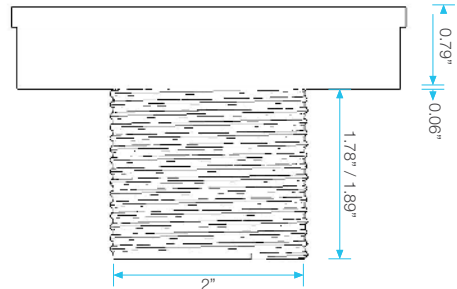

Drain Base - Side View:

Drain Grate - Side View:

Nami
Kai
Delta
Lotus