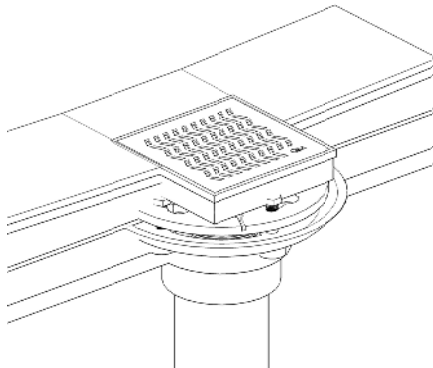

Delmar Square Drain

Installation

Specifications

Drain Grate - Top View:

4" x 4"

Nami
Kai
Delta
Lotus

Drain Grate - Top View:

4" x 4"

Mist

Drain Grate - Top View:

5 3/4" x 5 3/4"

Nami
Kai
Delta
Lotus

Drain Grate - Top View:

5 3/4" x 5 3/4"

Mist

Drain Base - Top View:

Delmar Square Drain

Specifications

Drain Grate - Top View:
 8" x 8"
 Kai

Drain Base - Top View:

Drain Base - Side View:

Specifications

Drain Grate - Top View:
 24" x 24"
 Mist

Drain Base - Top View:

Delmar Square Drain

Delmar Series Features

- 16 gauge 316 Stainless Steel Grate = 1.5 mm
- 18 gauge 316 Stainless Steel Base = 1.2 mm
- Requires traditional 4-way floor pitch
- Works with 2" ABS, PVC or Cast Iron shower drain flange (not included)
- Grate can be removed completely for cleaning
- Hair Strainer Basket comes with every drain, fits inside the drain to collect hair and other debris, preventing pipe clogs