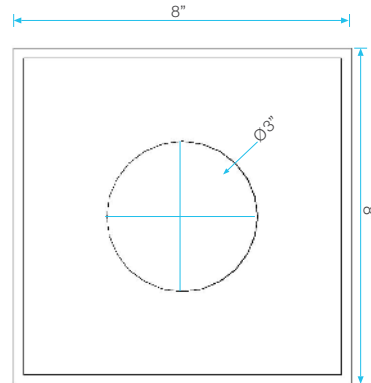

Delmar Square Drain

Installation

Specifications

Drain Grate - Top View:

4" x 4"

Nami
Kai
Delta
Lotus

Drain Grate - Top View:

4" x 4"

Mist

Drain Grate - Top View:

5 3/4" x 5 3/4"

Nami
Kai
Delta
Lotus

Drain Grate - Top View:

5 3/4" x 5 3/4"

Mist

Drain Base - Top View:

Drain Base - Side View:

Drain Grate - Side View:

Nami
Kai
Delta
Lotus

Drain Grate - Side View:

Mist

Note: Installer must verify all rough-in dimensions prior to installation and consult local and national codes. Conformity and compliance to local and national codes are the responsibility of the installer. Dimensions are subject to Manufacture tolerance and change without notice. We can assume no responsibility for use of superseded or void data.

Delmar Square Drain

Specifications

Drain Grate - Top View:
 8" x 8"
 Kai

Drain Base - Top View:

Drain Base - Side View:

Specifications

Drain Grate - Top View:
 24" x 24"
 Mist

Drain Base - Top View: