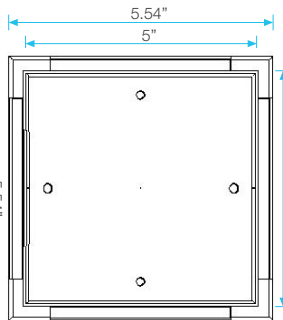

Delmar Square Drain

Installation

Specifications

Drain Grate - Top View:

4" x 4"

Nami
Kai
Delta
Lotus

Drain Grate - Top View:

4" x 4"

Mist

Drain Grate - Top View:

5 3/4" x 5 3/4"

Nami
Kai
Delta
Lotus

Drain Grate - Top View:

5 3/4" x 5 3/4"

Mist

Drain Base - Top View:

Drain Base - Side View:

Drain Grate - Side View:

Nami
Kai
Delta
Lotus

Drain Grate - Side View:

Mist

Note: Installer must verify all rough-in dimensions prior to installation and consult local and national codes. Conformity and compliance to local and national codes are the responsibility of the installer. Dimensions are subject to Manufacture tolerance and change without notice. We can assume no responsibility for use of superseded or void data.

Delmar Square Drain

Specifications

Drain Grate - Top View:
 8" x 8"
 Kai

Drain Base - Top View:

Drain Base - Side View:

Specifications

Drain Grate - Top View:
 24" x 24"
 Mist

Drain Base - Top View: