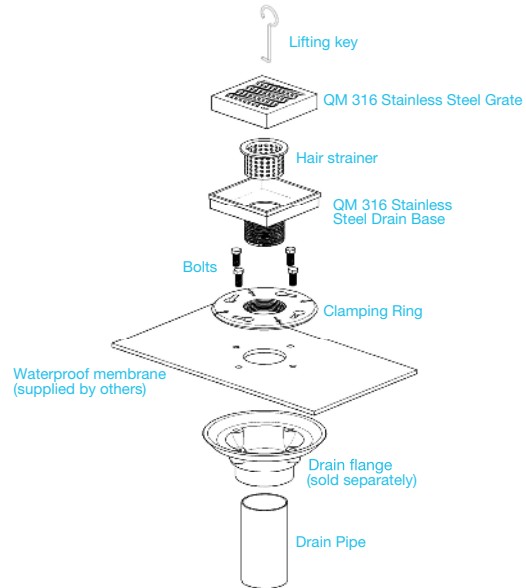

Delmar Square Drain

Installation

Specifications

Drain Grate - Top View:

4" x 4"

Nami
Kai
Delta
Lotus

Drain Grate - Top View:

4" x 4"

Mist

Drain Grate - Top View:

5 3/4" x 5 3/4"

Nami
Kai
Delta
Lotus

Drain Grate - Top View:

5 3/4" x 5 3/4"

Mist

Drain Base - Top View:

Delmar Square Drain

Specifications

Drain Grate - Top View:
 8" x 8"
 Kai

Drain Base - Top View:

Drain Base - Side View:

Specifications

Drain Grate - Top View:
 24" x 24"
 Mist

Drain Base - Top View:

Delmar Square Drain

Delmar Series Features

- 16 gauge 316 Stainless Steel Grate = 1.5 mm
- 18 gauge 316 Stainless Steel Base = 1.2 mm
- Requires traditional 4-way floor pitch
- Works with 2" ABS, PVC or Cast Iron shower drain flange (not included)
- Grate can be removed completely for cleaning
- Hair Strainer Basket comes with every drain, fits inside the drain to collect hair and other debris, preventing pipe clogs