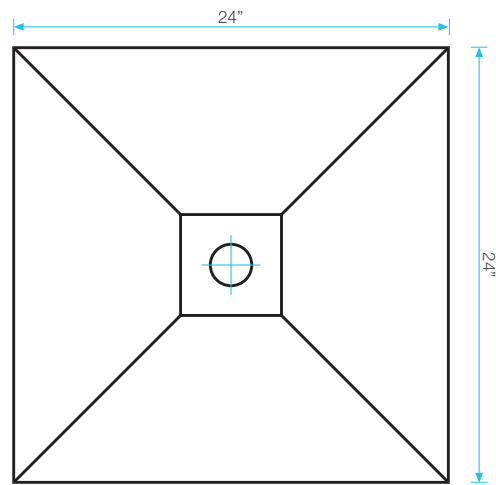

Delmar Square Drain

Specifications

Drain Grate - Top View:
 8" x 8"
 Kai

Drain Base - Top View:

Drain Base - Side View:

Specifications

Drain Grate - Top View:
 24" x 24"
 Mist

Drain Base - Top View: