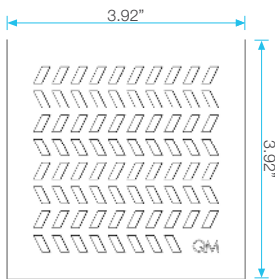

Delmar Square Drain

Installation

Specifications

Drain Grate - Top View:

4" x 4"

Nami
Kai
Delta
Lotus

Drain Grate - Top View:

4" x 4"

Mist

Drain Grate - Top View:

5 3/4" x 5 3/4"

Nami
Kai
Delta
Lotus

Drain Grate - Top View:

5 3/4" x 5 3/4"

Mist

Drain Base - Top View:

Delmar Square Drain

Specifications

Drain Grate - Top View:
 8" x 8"
 Kai

Drain Base - Top View:

Drain Base - Side View:

Specifications

Drain Grate - Top View:
 24" x 24"
 Mist

Drain Base - Top View:

Delta Line

SKU	Size	Finish
33.300.00	4"x4"	Satin
33.300.00P	4"x4"	Polished
33.300.01	5 1/4"x5 1/4"	Satin
33.300.01P	5 1/4"x5 1/4"	Polished

Mist Line

SKU	Size	Finish
33.500.00	4"x4"	Satin
33.500.01	5 1/4"x5 1/4"	Satin
33.500.24	24"x24"	Satin
33.500.24HF	24"x24"	Satin