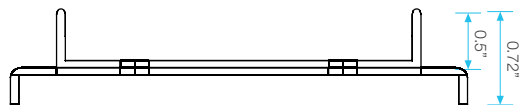

Drain Base - Side View:

Drain Grate - Side View:

Nami
Kai
Delta
Lotus

Drain Grate - Side View:

Mist

Note: Installer must verify all rough-in dimensions prior to installation and consult local and national codes. Conformity and compliance to local and national codes are the responsibility of the installer. Dimensions are subject to Manufacture tolerance and change without notice. We can assume no responsibility for use of superseded or void data.

Delmar Square Drain

Specifications

Drain Grate - Top View:
 8" x 8"
 Kai

Drain Base - Top View:

Drain Base - Side View:

Specifications

Drain Grate - Top View:
 24" x 24"
 Mist

Drain Base - Top View: