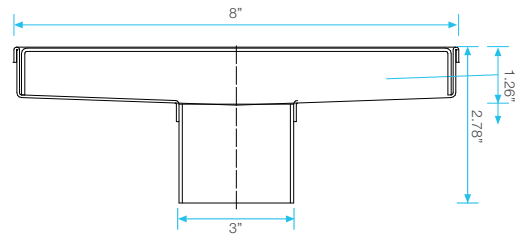

Drain Base - Side View:

Drain Grate - Side View:

Nami
Kai
Delta
Lotus

Drain Grate - Side View:

Mist

Note: Installer must verify all rough-in dimensions prior to installation and consult local and national codes. Conformity and compliance to local and national codes are the responsibility of the installer. Dimensions are subject to Manufacture tolerance and change without notice. We can assume no responsibility for use of superseded or void data.

Delmar Square Drain

Specifications

Drain Grate - Top View:
 8" x 8"
 Kai

Drain Base - Top View:

Drain Base - Side View:

Specifications

Drain Grate - Top View:
 24" x 24"
 Mist

Drain Base - Top View:

Drain Grate - Side View:

Drain Base - Side View:

Note: Installer must verify all rough-in dimensions prior to installation and consult local and national codes. Conformity and compliance to local and national codes are the responsibility of the installer. Dimensions are subject to Manufacture tolerance and change without notice. We can assume no responsibility for use of superseded or void data.

Delmar Square Drain

Delmar Series Features

- 16 gauge 316 Stainless Steel Grate = 1.5 mm
- 18 gauge 316 Stainless Steel Base = 1.2 mm
- Requires traditional 4-way floor pitch
- Works with 2" ABS, PVC or Cast Iron shower drain flange (not included)
- Grate can be removed completely for cleaning
- Hair Strainer Basket comes with every drain, fits inside the drain to collect hair and other debris, preventing pipe clogs