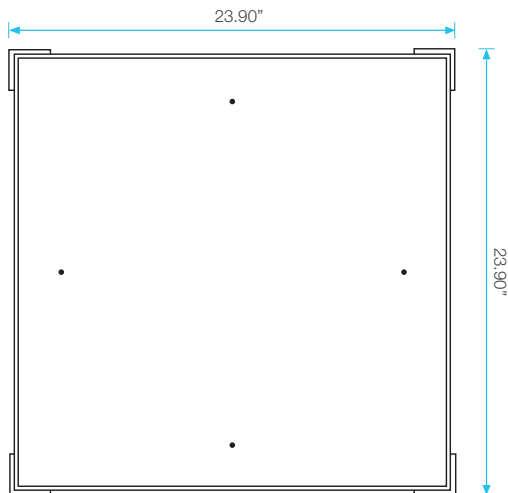

Delmar Square Drain

Specifications

Drain Grate - Top View:
 8" x 8"
 Kai

Drain Base - Top View:

Drain Base - Side View:

Specifications

Drain Grate - Top View:
 24" x 24"
 Mist

Drain Base - Top View:

Delta Line

SKU	Size	Finish
33.300.00	4"x4"	Satin
33.300.00P	4"x4"	Polished
33.300.01	5 1/4"x5 1/4"	Satin
33.300.01P	5 1/4"x5 1/4"	Polished

Mist Line

SKU	Size	Finish
33.500.00	4"x4"	Satin
33.500.01	5 1/4"x5 1/4"	Satin
33.500.24	24"x24"	Satin
33.500.24HF	24"x24"	Satin