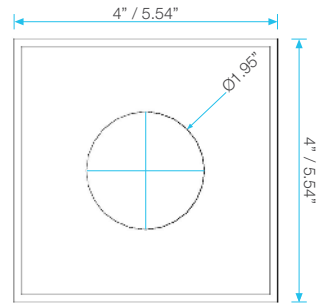

Delmar Square Drain

Installation

Specifications

Drain Grate - Top View:

4" x 4"

Nami
Kai
Delta
Lotus

Drain Grate - Top View:

4" x 4"

Mist

Drain Grate - Top View:

5 3/4" x 5 3/4"

Nami
Kai
Delta
Lotus

Drain Grate - Top View:

5 3/4" x 5 3/4"

Mist

Drain Base - Top View:

Drain Base - Side View:

Drain Grate - Side View:

Nami
Kai
Delta
Lotus

Drain Grate - Side View:

Mist

Note: Installer must verify all rough-in dimensions prior to installation and consult local and national codes. Conformity and compliance to local and national codes are the responsibility of the installer. Dimensions are subject to Manufacture tolerance and change without notice. We can assume no responsibility for use of superseded or void data.

Delmar Square Drain

Specifications

Drain Grate - Top View:
 8" x 8"
 Kai

Drain Base - Top View:

Drain Base - Side View:

Specifications

Drain Grate - Top View:
 24" x 24"
 Mist

Drain Base - Top View: