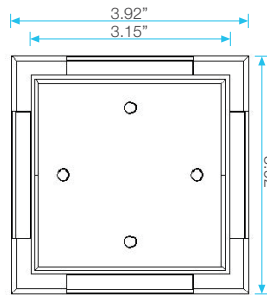

Delmar Square Drain

Installation

Specifications

Drain Grate - Top View:

4" x 4"

Nami
Kai
Delta
Lotus

Drain Grate - Top View:

4" x 4"

Mist

Drain Grate - Top View:

5 3/4" x 5 3/4"

Nami
Kai
Delta
Lotus

Drain Grate - Top View:

5 3/4" x 5 3/4"

Mist

Drain Base - Top View:

Delmar Square Drain

Specifications

Drain Grate - Top View:
 8" x 8"
 Kai

Drain Base - Top View:

Drain Base - Side View:

Specifications

Drain Grate - Top View:
 24" x 24"
 Mist

Drain Base - Top View: