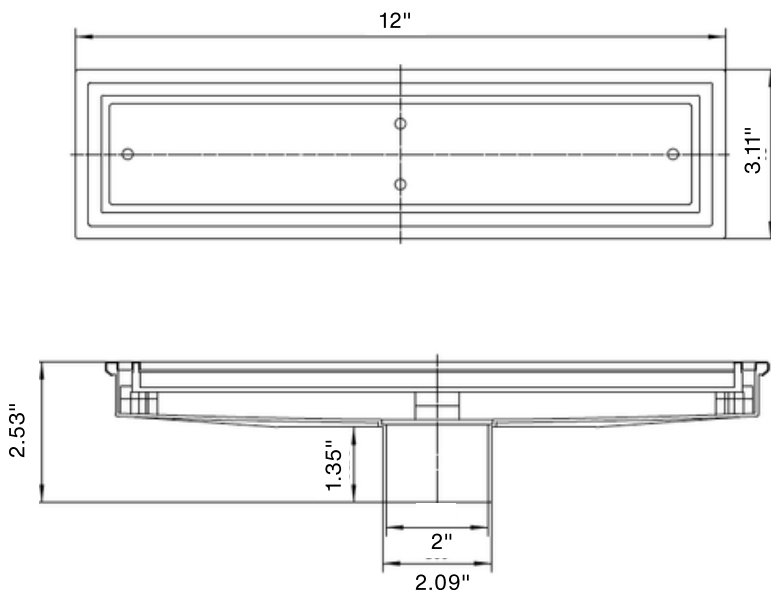

LagosSeries PLAIN EDGE BASE

Center Drain | Linear 12":

Materials:

Grate Edge: Marine Grade Stainless Steel 316, Thickness: 16 Gauge (1.5 mm)

Base and Grate: High-strength ABS plastic

Features:

- Removable Grate: Can be completely removed for easy cleaning and maintenance.
- Hair Strainer Basket Included: Fits inside the drain to collect hair and debris, helping prevent clogged pipes.

Installation Method

- Designed for compatibility with:
- Traditional waterproofing methods pair with our 2" Clamp-Down Drain for easy installation.

Kit Includes:

- Lifting Key
- Grate
- Hair/Debris Strainer
- Base
- Threaded nipple

Specifications

Complete Kits

VEIL (tile-in)

Note: The Tile-In grate accepts flooring material up to 3/8" thickness.

88.300.12 ST ●

88.300.12 PS ●

88.300.12 BK ●

88.300.12 GD ●