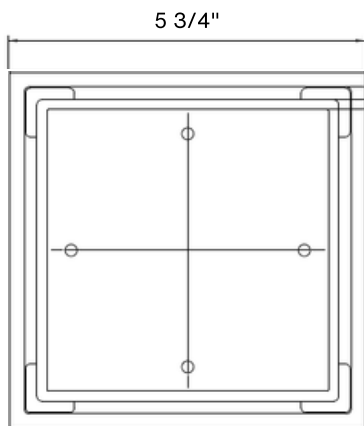

LagosSeries Square Drain

Center Drain | Square 5 3/4":

Materials:

Grate Edge: Marine Grade Stainless Steel 316, Thickness: 16 Gauge (1.5 mm)

Base and Grate: High-strength ABS plastic

Features:

- Removable Grate: Can be completely removed for easy cleaning and maintenance.
- Hair Strainer Basket Included: Fits inside the drain to collect hair and debris, helping prevent clogged pipes.

Installation Method

- Designed for compatibility with:
- Traditional waterproofing methods pair with our 2" Clamp-Down Drain for easy installation.

Kit Includes:

- A Lifting Key
- B Grate
- C Hair/Debris Strainer
- D Base

Specifications

Complete Kits

VEIL (tile-in)

Note: The Tile-In grate accepts flooring material up to 3/8" thickness.

88.300.06 ST

88.300.06 PS

88.300.06 BK

88.300.06 GD