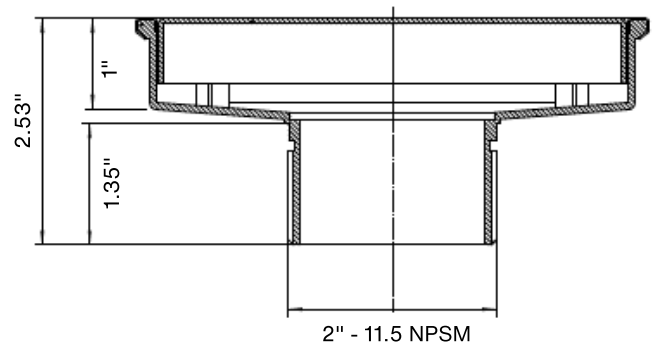

LagosSeries Square Drain

Center Drain | Square 5 3/4":

Materials:

Grate Edge: Marine Grade Stainless Steel 316, Thickness: 16 Gauge (1.5 mm)

Base and Grate: High-strength ABS plastic

Features:

- Removable Grate: Can be completely removed for easy cleaning and maintenance.
- Hair Strainer Basket Included: Fits inside the drain to collect hair and debris, helping prevent clogged pipes.

Installation Method

- Designed for compatibility with:
- Traditional waterproofing methods pair with our 2" Clamp-Down Drain for easy installation.

Kit Includes:

- A Lifting Key
- B Grate
- C Hair/Debris Strainer
- D Base

Specifications

Complete Kits

VEIL (tile-in)

Note: The Tile-In grate accepts flooring material up to 3/8" thickness.

88.300.06 ST

88.300.06 PS

88.300.06 BK

88.300.06 GD