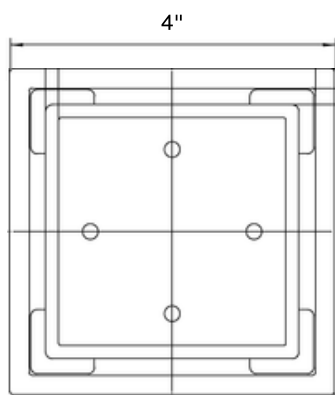

Specifications