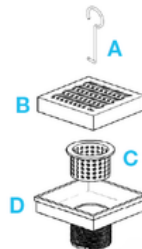

Lagos Series Square Drain

Center Drain | Square 4":

Materials:

Grate Edge: Marine Grade Stainless Steel 316, Thickness: 16 Gauge (1.5 mm)

Base and Grate: High-strength ABS plastic

Features:

- Removable Grate: Can be completely removed for easy cleaning and maintenance.
- Hair Strainer Basket Included: Fits inside the drain to collect hair and debris, helping prevent clogged pipes.

Installation Methods

1. Designed for compatibility with:
2. Traditional waterproofing methods pair with our 2" Clamp-Down Drain for easy installation.
   - Modern waterproofing: pair with our QM Waterproofing Kit.
   - QM Shower Pan: Ready to Tile, for a mortar-free solution

Kit Includes:

- A Lifting Key
- B Grate
- C Hair/Debris Strainer
- D Base