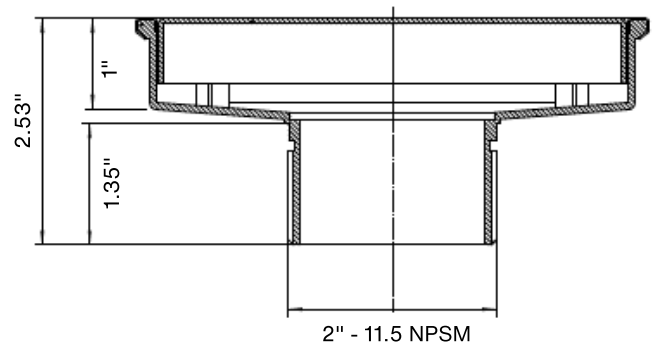

Specifications