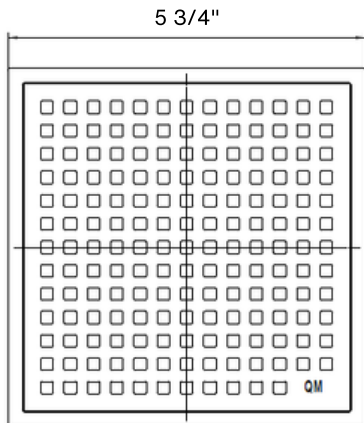

Specifications