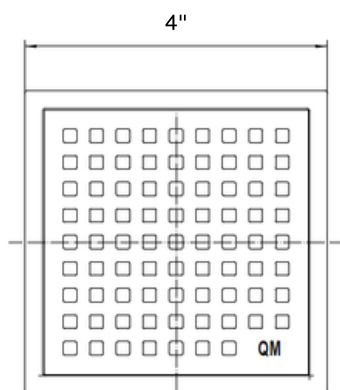

Specifications