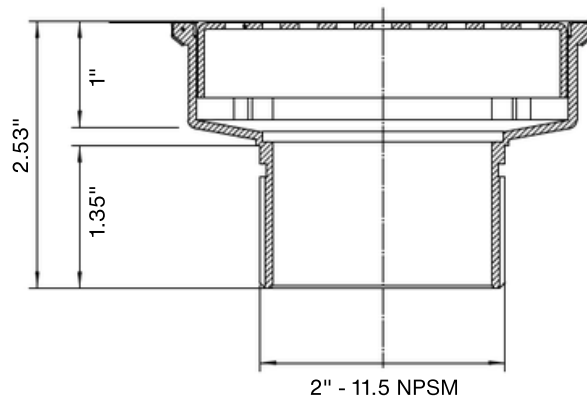

Specifications