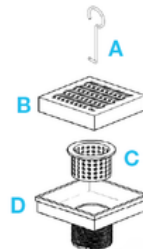

Lagos Series Square Drain

Center Drain | Square 4":

Materials:

Grate: Marine Grade Stainless Steel 316, Thickness: 16 Gauge (1.5 mm)

Base: High-strength ABS plastic

Features:

- Removable Grate: Can be completely removed for easy cleaning and maintenance.
- Hair Strainer Basket Included: Fits inside the drain to collect hair and debris, helping prevent clogged pipes.

Installation Methods

1. Designed for compatibility with:
2. Traditional waterproofing methods pair with our 2" Clamp-Down Drain for easy installation.
   - Modern waterproofing: pair with our QM Waterproofing Kit.
   - QM Shower Pan: Ready to Tile, for a mortar-free solution

Kit Includes:

- A Lifting Key
- B Grate
- C Hair/Debris Strainer
- D Base