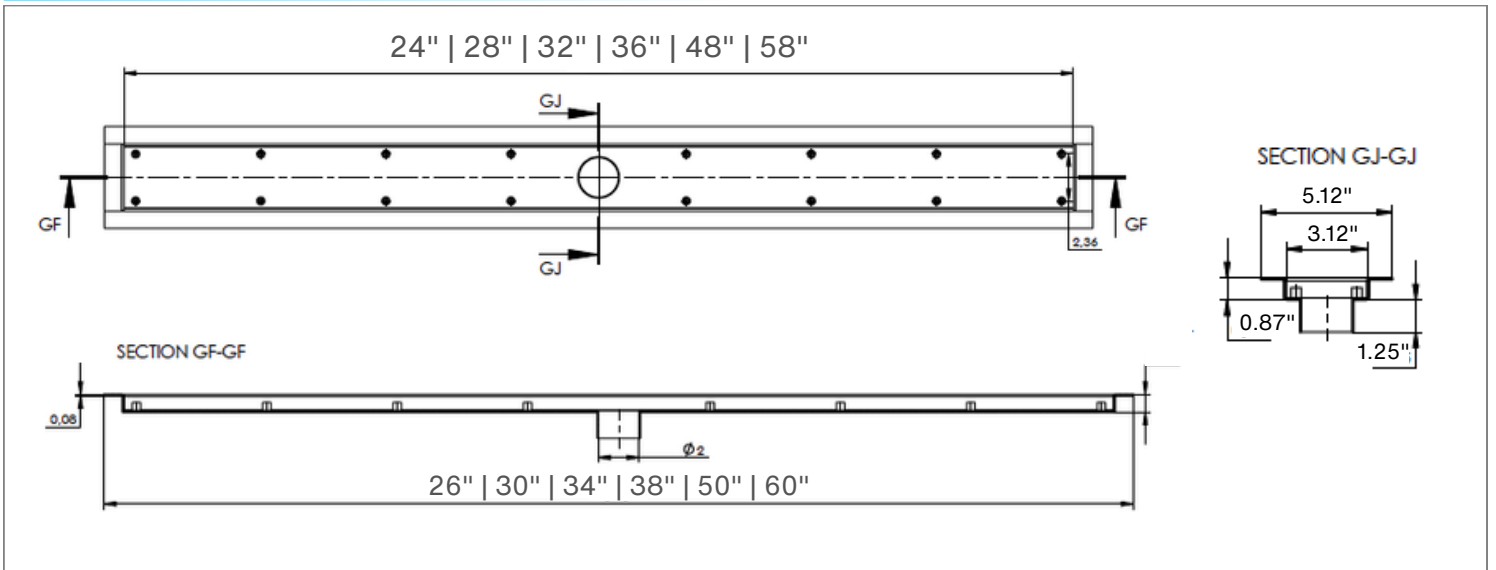

## Flange Edge Base | Modern Waterproofing:

- Stainless Steel: Wedgewire grate: 8 gauges for Edge Bars and 9 gauges for Inside Bars. Base: 18 ga. = 1.2 mm
- Base Designed for modern waterproofing methods.
- Complete kit for seamless installation.
- Enhance protection with Superdry Waterproofing Membrane.
- Grate can be removed completely for cleaning.
- Double Waterproofing (Optional): Use a threaded nipple to combine traditional and modern waterproofing.

**Kit Includes:**

- Grate
- Flange Edge Base w. sealed waterproofing membrane collar.
- 32 ft<sup>2</sup> Superdry Waterproofing
- Leveling Legs
- No-hub Coupling
- Lifting Key