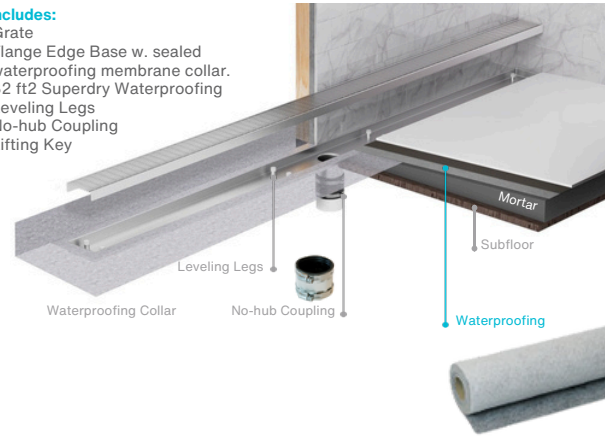

# DelmarSeries FLANGE EDGE BASE

## Flange Edge Base | Modern Waterproofing:

- Stainless Steel: Wedgewire grate: 8 gauges for Edge Bars and 9 gauges for Inside Bars. Base: 18 ga. = 1.2 mm
- Base Designed for modern waterproofing methods.
- Complete kit for seamless installation.
- Enhance protection with Superdry Waterproofing Membrane.
- Grate can be removed completely for cleaning.
- Double Waterproofing (Optional): Use a threaded nipple to combine traditional and modern waterproofing.

**Kit Includes:**

- Grate
- Flange Edge Base w. sealed waterproofing membrane collar.
- 32 ft<sup>2</sup> Superdry Waterproofing
- Leveling Legs
- No-hub Coupling
- Lifting Key