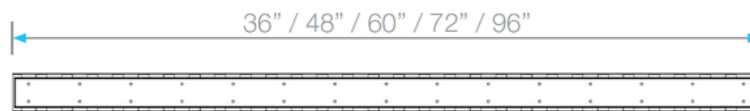

Grate

* 96" kit has two 48" grates.
72" kits in black, gold, champagne, luxe gray, and bronze have two 36" grates.