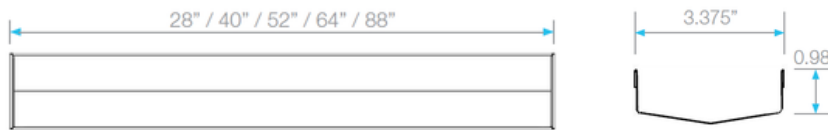

Specifications

Base