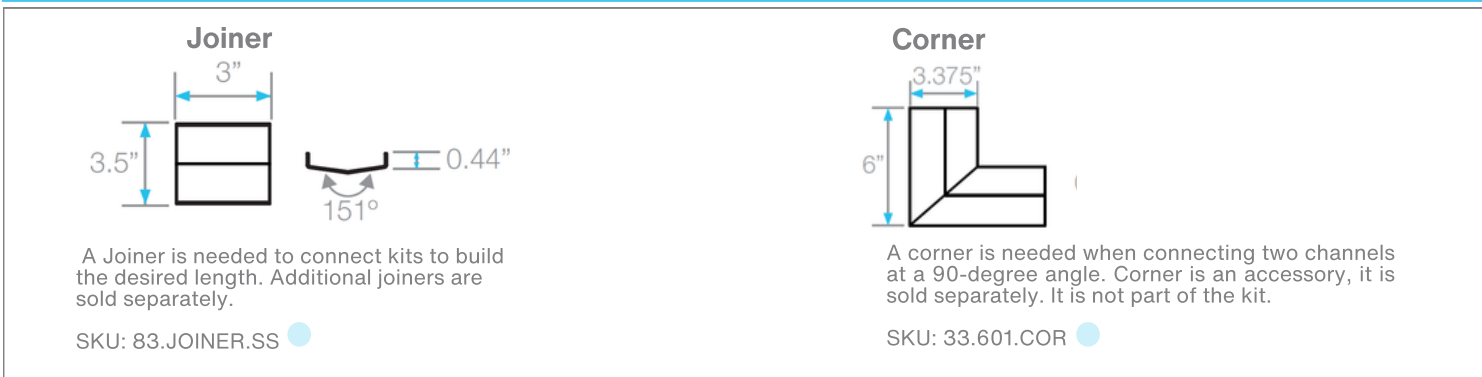

Optional Components:

Note: Installer must verify all rough-in dimensions prior to installation and consult local and national codes. Conformity and compliance to local and national codes are the responsibility of the installer. Dimensions are subject to manufacturers tolerance and change without notice. We can assume no responsibility for use of superseded or voided data. [Contact us if you have any question at: info@qm-us.com](mailto:info@qm-us.com)