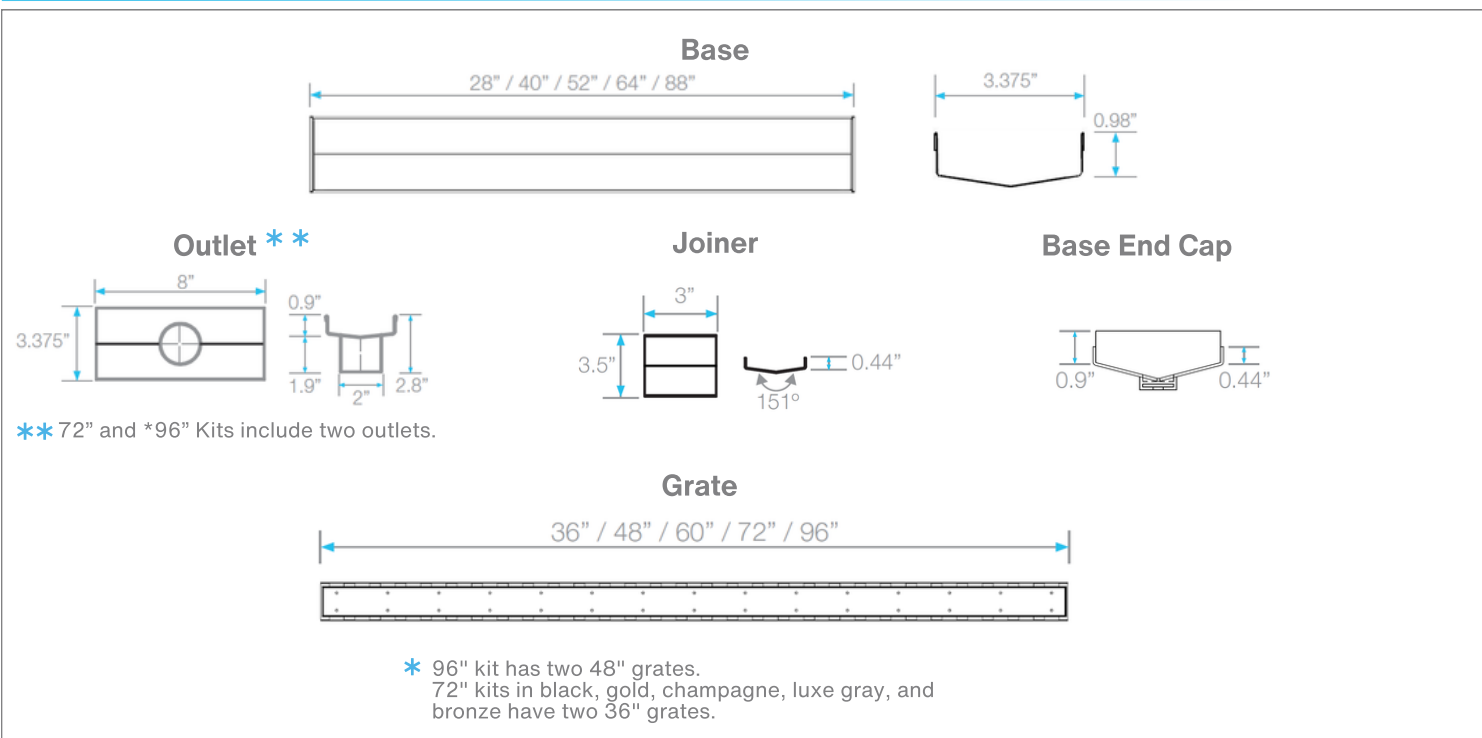

Specifications