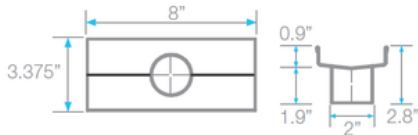

DelmarSeries ADJUSTABLE LINEAR DRAIN 2"

Adjustable Linear Drain:

Materials:

Grate: Marine Grade Stainless Steel 316, Thickness: 16 gauge

Base: Marine Grade Stainless Steel 316, Thickness: 18 gauge

Features:

- Removable Grate: Can be completely removed for easy cleaning and maintenance.
- Hair Strainer Basket Included: Fits inside the drain to collect hair and debris, helping prevent clogged pipes.

Installation Methods Designed for compatibility with:

- Traditional waterproofing methods pair with our 2" Clamp-Down Drain for easy installation.

Kit Includes:

- Base
- Outlet**
- End Cap
- Grate*
- Trims
- Lifting Key
- Hair Strainer
- Leveling Feet
- Threaded Nipple
- Stainless Steel Cutting Blade
- Sealant

Specifications

Base

Outlet **

Joiner

Base End Cap

** 72" and *96" Kits include two outlets.

Grate

Optional Components:

Joiner

A Joiner is needed to connect kits to build the desired length. Additional joiners are sold separately.

SKU: 83.JOINER.SS ●

Corner

A corner is needed when connecting two channels at a 90-degree angle. Corner is an accessory, it is sold separately. It is not part of the kit.

SKU: 33.601.COR ●