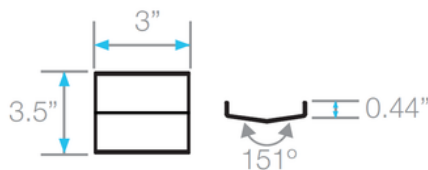

Optional Components:

Joiner

A Joiner is needed to connect kits to build the desired length. Additional joiners are sold separately.

SKU: 83.JOINER.SS ●