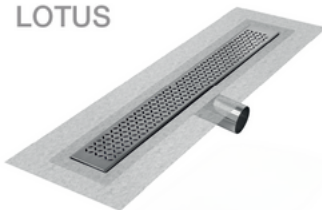

DelmarSeries SIDE OUTLET FLANGE EDGE BASE

Side Outlet | Modern Waterproofing:

- Stainless Steel: Grate: 16 ga. Base: 18 ga. = 1.2 mm
- Base Designed for modern waterproofing methods.
- Complete kit for seamless installation.
- Enhance protection with Superdry Waterproofing Membrane.
- Grate can be removed completely for cleaning.
- Double Waterproofing (Optional): Use a threaded nipple to combine traditional and modern waterproofing.

Kit Includes:

- A Lifting Key 
- B Grate
- C Flange Edge Base with a sealed waterproofing membrane collar
- D Leveling Legs
- E No-hub Coupling
- F 32 ft2 Superdry Waterproofing

Specifications

Complete Kits

LOTUS

Bronze	24"	33.400.24F BZ	●
	28"	33.400.28F BZ	●
	32"	33.400.32F BZ	●
	36"	33.400.36F BZ	●
	48"	33.400.48F BZ	●
	58"	33.400.58F BZ	●

Satin	24"	33.400.24F ST	●
	28"	33.400.28F ST	●
	32"	33.400.32F ST	●
	36"	33.400.36F ST	●
	48"	33.400.48F ST	●
	58"	33.400.58F ST	●