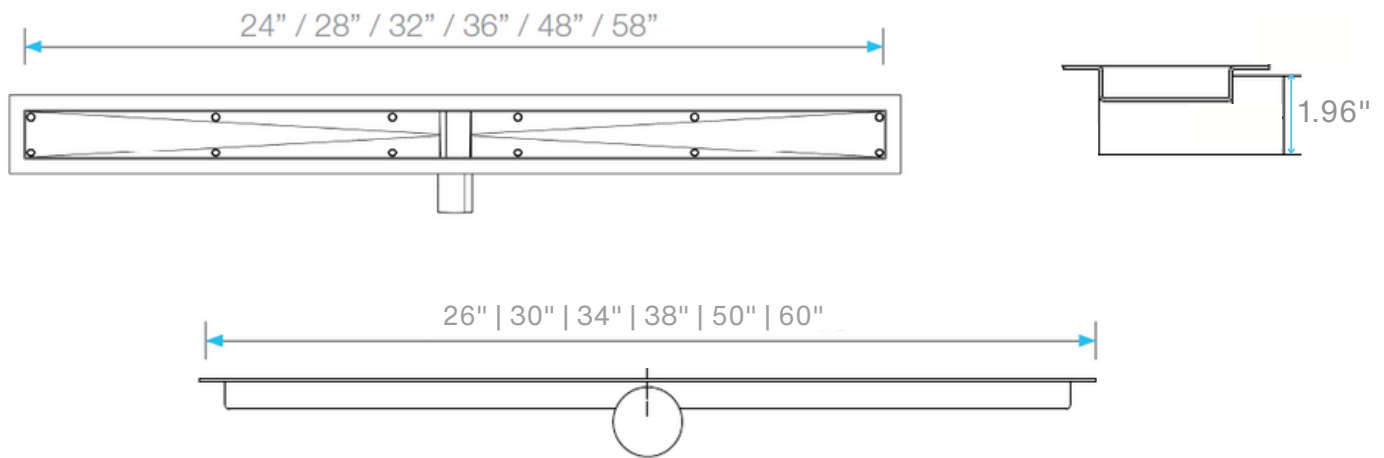

DelmarSeries SIDE OUTLET FLANGE EDGE BASE

Side Outlet | Modern Waterproofing:

- Stainless Steel: Grate: 16 ga. Base: 18 ga. = 1.2 mm
- Base Designed for modern waterproofing methods.
- Complete kit for seamless installation.
- Enhance protection with Superdry Waterproofing Membrane.
- Grate can be removed completely for cleaning.
- Double Waterproofing (Optional): Use a threaded nipple to combine traditional and modern waterproofing.

Kit Includes:

- A Lifting Key 
- B Grate
- C Flange Edge Base with a sealed waterproofing membrane collar
- D Leveling Legs
- E No-hub Coupling
- F 32 ft2 Superdry Waterproofing

Specifications

Complete Kits

LOTUS

Bronze	24"	33.400.24F BZ	●
	28"	33.400.28F BZ	●
	32"	33.400.32F BZ	●
	36"	33.400.36F BZ	●
	48"	33.400.48F BZ	●
	58"	33.400.58F BZ	●

Satin	24"	33.400.24F ST	●
	28"	33.400.28F ST	●
	32"	33.400.32F ST	●
	36"	33.400.36F ST	●
	48"	33.400.48F ST	●
	58"	33.400.58F ST	●

Gold	24"	33.400.24F GD	●
	28"	33.400.28F GD	●
	32"	33.400.32F GD	●
	36"	33.400.36F GD	●
	48"	33.400.48F GD	●
	58"	33.400.58F GD	●