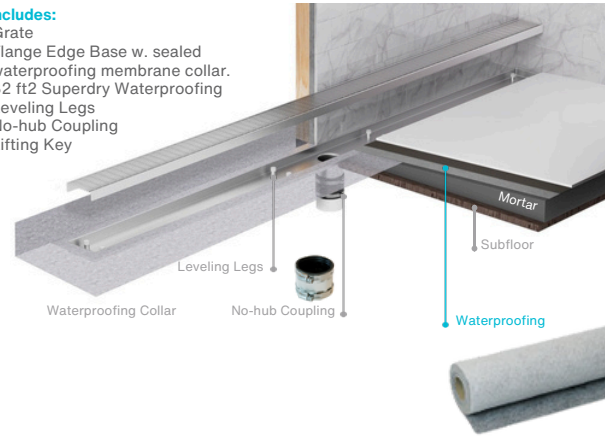

DelmarSeries FLANGE EDGE BASE

Flange Edge Base | Modern Waterproofing:

- Stainless Steel Gauges: Grates: 16 gauges. Base: 18 gauges = 1.2 mm
- Base Designed for modern waterproofing methods.
- Complete kit for seamless installation.
- Enhance protection with Superdry Waterproofing Membrane.
- Grate can be removed completely for cleaning.
- Double Waterproofing (Optional): Use a threaded nipple to combine traditional and modern waterproofing.

Kit Includes:

- Grate
- Flange Edge Base w. sealed waterproofing membrane collar.
- 32 ft² Superdry Waterproofing
- Leveling Legs
- No-hub Coupling
- Lifting Key

Specifications

Complete Kits

LOTUS

Bronze	24"	33.400.24F BZ	●
	28"	33.400.28F BZ	●
	32"	33.400.32F BZ	●
	36"	33.400.36F BZ	●
	48"	33.400.48F BZ	●
	58"	33.400.58F BZ	●

Satin

Satin	24"	33.400.24F ST	●
	28"	33.400.28F ST	●
	32"	33.400.32F ST	●
	36"	33.400.36F ST	●
	48"	33.400.48F ST	●
	58"	33.400.58F ST	●

Polished

Polished	24"	33.400.24F PS	●
	28"	33.400.28F PS	●
	32"	33.400.32F PS	●
	36"	33.400.36F PS	●
	48"	33.400.48F PS	●
	58"	33.400.58F PS	●