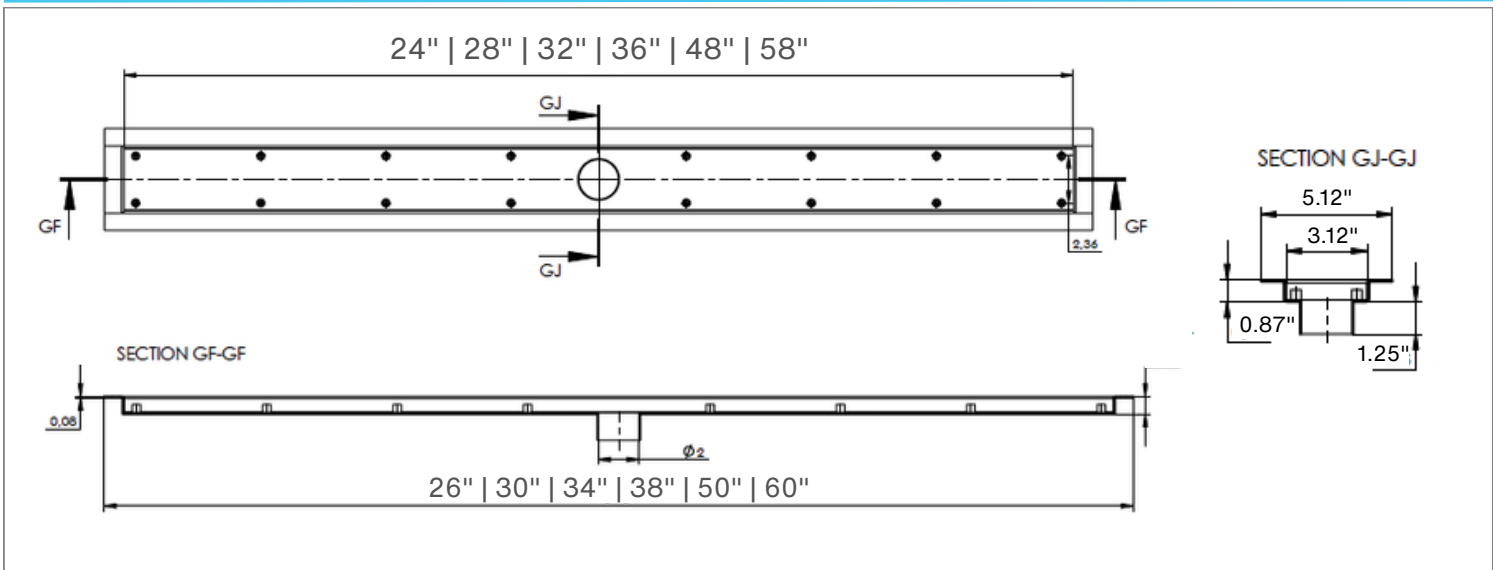

DelmarSeries FLANGE EDGE BASE

Flange Edge Base | Modern Waterproofing:

- Stainless Steel Gauges: Grates: 16 gauges. Base: 18 gauges = 1.2 mm
- Base Designed for modern waterproofing methods.
- Complete kit for seamless installation.
- Enhance protection with Superdry Waterproofing Membrane.
- Grate can be removed completely for cleaning.
- Double Waterproofing (Optional): Use a threaded nipple to combine traditional and modern waterproofing.

Kit Includes:

- Grate
- Flange Edge Base w. sealed waterproofing membrane collar.
- 32 ft² Superdry Waterproofing
- Leveling Legs
- No-hub Coupling
- Lifting Key

Specifications

Complete Kits

LOTUS

Bronze	24"	33.400.24F BZ	●
	28"	33.400.28F BZ	●
	32"	33.400.32F BZ	●
	36"	33.400.36F BZ	●
	48"	33.400.48F BZ	●
	58"	33.400.58F BZ	●

Satin

Satin	24"	33.400.24F ST	●
	28"	33.400.28F ST	●
	32"	33.400.32F ST	●
	36"	33.400.36F ST	●
	48"	33.400.48F ST	●
	58"	33.400.58F ST	●

Polished

Polished	24"	33.400.24F PS	●
	28"	33.400.28F PS	●
	32"	33.400.32F PS	●
	36"	33.400.36F PS	●
	48"	33.400.48F PS	●
	58"	33.400.58F PS	●

Black

Black	24"	33.400.24F BK	●
	28"	33.400.28F BK	●
	32"	33.400.32F BK	●
	36"	33.400.36F BK	●
	48"	33.400.48F BK	●
	58"	33.400.58F BK	●

Gold

Gold	24"	33.400.24F GD	●
	28"	33.400.28F GD	●
	32"	33.400.32F GD	●
	36"	33.400.36F GD	●
	48"	33.400.48F GD	●
	58"	33.400.58F GD	●