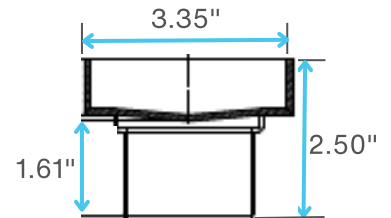

DelmarSeries PLAIN EDGE BASE

Standard Base | Traditional Waterproofing:

- Stainless Steel Gauges: Grates: 16 gauges.
Base: 12 gauges = 2.5 mm
- Grate can be removed completely for cleaning.
- Works with 2" ABS, PVC or Cast Iron Clamp Down Drain base (not included in kit)
- Standard Length plain edge is intended for use with traditional waterproofing methods.
- Grate can be removed completely for cleaning.
- Hair strainer basket comes with every drain, fits inside the drain to collect hair and other debris, preventing clogged pipes.

Kit Includes:

- A** Lifting Key
- B** Grate
- C** Hair/Debris Strainer
- D** Base
- E** Leveling Legs
- F** Threaded nipple

Specifications

D Base - Top View

D Base - Side View

Base - Side View

Complete Kits

LOTUS

Bronze	24"	33.400.24 BZ	●
	28"	33.400.28 BZ	●
	32"	33.400.32 BZ	●
	36"	33.400.36 BZ	●
	48"	33.400.48 BZ	●
58"	33.400.58 BZ	●	

Satin

24"	33.400.24 ST	●
28"	33.400.28 ST	●
32"	33.400.32 ST	●
36"	33.400.36 ST	●
48"	33.400.48 ST	●
58"	33.400.58 ST	●

Gold

24"	33.400.24 GD	●
28"	33.400.28 GD	●
32"	33.400.32 GD	●
36"	33.400.36 GD	●
48"	33.400.48 GD	●
58"	33.400.58 GD	●