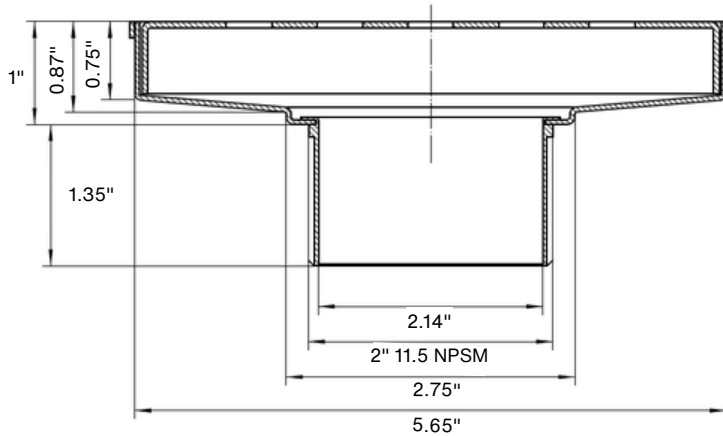

Delmar Series Square Drain

Center Drain | Traditional Waterproofing:

- Stainless Steel 316 Gauges:
Grate: 16 gauges = 1.5 mm.
Base: 18 gauges = 1.2 mm.
- Grate can be removed completely for cleaning.
- Designed for compatibility with Traditional waterproofing methods pair with our 2" Clamp-Down Drain for easy installation
- Hair strainer basket comes with every drain, fits inside the drain to collect hair and other debris, preventing clogged pipes.

Kit Includes:

- A** Lifting Key
- B** Grate
- C** Hair/Debris Strainer
- D** Base

Specifications

Complete Kits

DELTA

Satin		33.300.06 ST ●	Black		33.300.06 BK ●
Polished		33.300.06 PS ●	Gold		33.300.06 GD ●
Bronze		33.300.06 BZ ●			