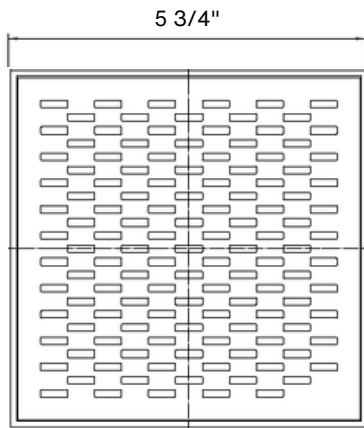

Delmar Series Square Drain

Center Drain | Traditional Waterproofing:

- Stainless Steel 316 Gauges:
Grate: 16 gauges = 1.5 mm.
Base: 18 gauges = 1.2 mm.
- Grate can be removed completely for cleaning.
- Designed for compatibility with Traditional waterproofing methods pair with our 2" Clamp-Down Drain for easy installation
- Hair strainer basket comes with every drain, fits inside the drain to collect hair and other debris, preventing clogged pipes.

Kit Includes:

- A** Lifting Key
- B** Grate
- C** Hair/Debris Strainer
- D** Base

Specifications

Complete Kits

DELTA

Satin		33.300.06 ST ●	Black		33.300.06 BK ●
Polished		33.300.06 PS ●	Gold		33.300.06 GD ●
Bronze		33.300.06 BZ ●			