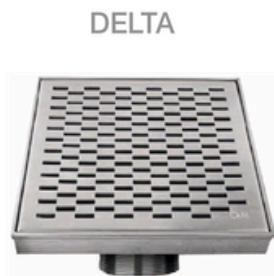

Delmar Series Square Drain

Center Drain | Traditional Waterproofing:

- Stainless Steel 316 Gauges:
Grate: 16 gauges = 1.5 mm.
Base: 18 gauges = 1.2 mm.
- Grate can be removed completely for cleaning.
- Designed for compatibility with Traditional waterproofing methods pair with our 2" Clamp-Down Drain for easy installation
- Hair strainer basket comes with every drain, fits inside the drain to collect hair and other debris, preventing clogged pipes.

Kit Includes:

- A** Lifting Key
- B** Grate
- C** Hair/Debris Strainer
- D** Base

Specifications

Complete Kits

DELTA

Satin		33.300.06 ST ●	Black		33.300.06 BK ●
Polished		33.300.06 PS ●	Gold		33.300.06 GD ●
Bronze		33.300.06 BZ ●			