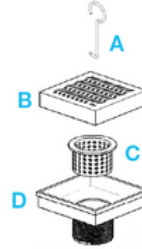

Delmar Series Square Drain

Center Drain | Traditional Waterproofing:

- Stainless Steel 316 Gauges:
Grate: 16 gauges = 1.5 mm.
Base: 18 gauges = 1.2 mm.
- Grate can be removed completely for cleaning.
- Designed for compatibility with Traditional waterproofing methods pair with our 2" Clamp-Down Drain for easy installation
- Hair strainer basket comes with every drain, fits inside the drain to collect hair and other debris, preventing clogged pipes.

Kit Includes:

- A** Lifting Key
- B** Grate
- C** Hair/Debris Strainer
- D** Base

Specifications

Complete Kits

DELTA

Satin		33.300.06 ST ●	Black		33.300.06 BK ●
Polished		33.300.06 PS ●	Gold		33.300.06 GD ●
Bronze		33.300.06 BZ ●			