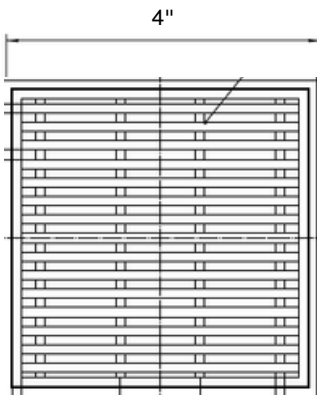

Delmar Series Square Drain

Center Drain | Square 4":

- Stainless Steel 316 Gauges: Grate: 16 gauges = 1.5 mm | Base: 18 gauges = 1.2 mm.
- Grate can be removed completely for cleaning.
- Designed for compatibility with:
 - Traditional waterproofing methods pair with our 2" Clamp-Down Drain for easy installation.
 - Modern waterproofing: pair with our QM Waterproofing Kit.
 - QM Shower Pan: For a mortar-free solution
- Hair strainer basket comes with every drain, fits inside the drain to collect hair and other debris, preventing clogged pipes.

Kit Includes:

- A** Lifting Key
- B** Grate
- C** Hair/Debris Strainer
- D** Base

Specifications

Complete Kits

WEDGEWIRE

Satin		33.700.04 ST ●	Black		33.700.04 BK ●
Polished		33.700.04 PS ●	Gold		33.700.04 GD ●
Bronze		33.700.04 BZ ●			