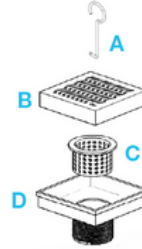

Delmar Series Square Drain

Center Drain | Square 4":

- Stainless Steel 316 Gauges: Grate: 16 gauges = 1.5 mm | Base: 18 gauges = 1.2 mm.
- Grate can be removed completely for cleaning.
- Designed for compatibility with:
 - Traditional waterproofing methods pair with our 2" Clamp-Down Drain for easy installation.
 - Modern waterproofing: pair with our QM Waterproofing Kit.
 - QM Shower Pan: For a mortar-free solution
- Hair strainer basket comes with every drain, fits inside the drain to collect hair and other debris, preventing clogged pipes.

Kit Includes:

- A** Lifting Key
- B** Grate
- C** Hair/Debris Strainer
- D** Base

Specifications

Complete Kits

WEDGEWIRE

Satin		33.700.04 ST ●	Black		33.700.04 BK ●
Polished		33.700.04 PS ●	Gold		33.700.04 GD ●
Bronze		33.700.04 BZ ●			