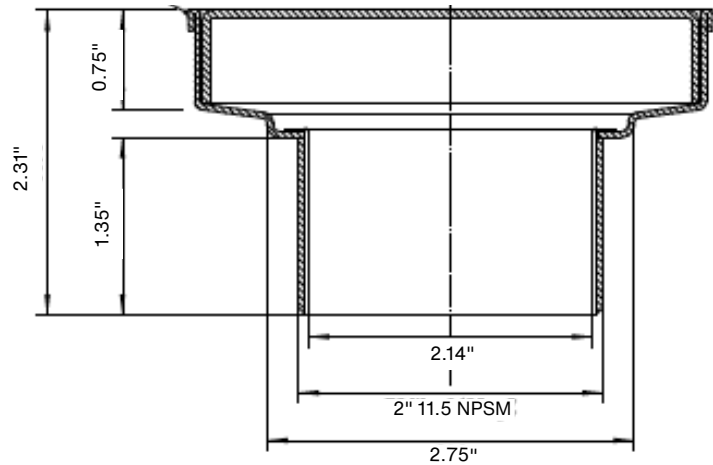

Delmar Series Square Drain

Center Drain | Square 4":

- Stainless Steel 316 Gauges: Grate: 16 gauges = 1.5 mm | Base: 18 gauges = 1.2 mm.
- Grate can be removed completely for cleaning.
- Designed for compatibility with:
 - Traditional waterproofing methods pair with our 2" Clamp-Down Drain for easy installation.
 - Modern waterproofing: pair with our QM Waterproofing Kit.
 - QM Shower Pan: For a mortar-free solution
- Hair strainer basket comes with every drain, fits inside the drain to collect hair and other debris, preventing clogged pipes.

Kit Includes:

- A** Lifting Key
- B** Grate
- C** Hair/Debris Strainer
- D** Base

Specifications

Complete Kits

WEDGEWIRE

Satin		33.700.04 ST ●	Black		33.700.04 BK ●
Polished		33.700.04 PS ●	Gold		33.700.04 GD ●
Bronze		33.700.04 BZ ●			