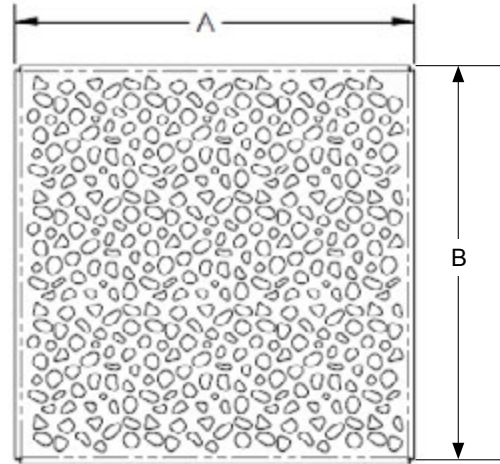

## DESCRIPTION

The SquareDrain Covers are made of 18 gauge 304 stainless steel. They are available in three sizes; 4", 5" and 6", and in multiple finish options including Brushed Stainless Steel, Polished Stainless Steel, Brushed Gold, Polished Gold, Matte Black, Polished Black, Oil Rubbed Bronze and Polished Rose Gold.

## DIMENSIONS

[A]:	5-3/4"	[D]:	4-3/4"
[B]:	5-3/4"	[E]:	3-3/4"
[C]:	4-3/4"	[F]:	3-3/4"

Access BIM/Revit content through [www.quickdrainusa.com](http://www.quickdrainusa.com)