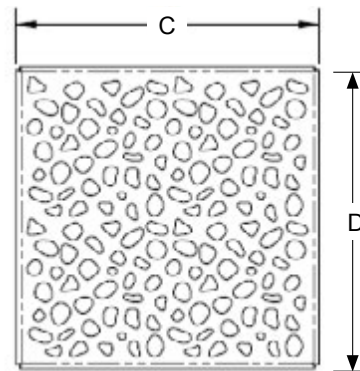

## DESCRIPTION

The SquareDrain Covers are made of 18 gauge 304 stainless steel. They are available in three sizes; 4", 5" and 6", and in multiple finish options including Brushed Stainless Steel, Polished Stainless Steel, Brushed Gold, Polished Gold, Matte Black, Polished Black, Oil Rubbed Bronze and Polished Rose Gold.

## DIMENSIONS

[A]:	5-3/4"	[D]:	4-3/4"
[B]:	5-3/4"	[E]:	3-3/4"
[C]:	4-3/4"	[F]:	3-3/4"

Access BIM/Revit content through [www.quickdrainusa.com](http://www.quickdrainusa.com)