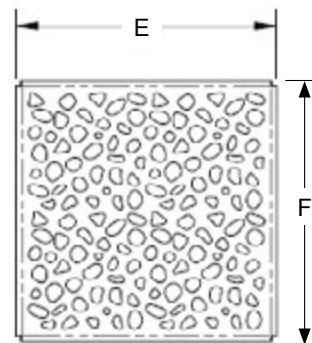

## DESCRIPTION

The SquareDrain Covers are made of 18 gauge 304 stainless steel. They are available in three sizes; 4", 5" and 6", and in multiple finish options including Brushed Stainless Steel, Polished Stainless Steel, Brushed Gold, Polished Gold, Matte Black, Polished Black, Oil Rubbed Bronze and Polished Rose Gold.

## DIMENSIONS

[A]:	5-3/4"	[D]:	4-3/4"
[B]:	5-3/4"	[E]:	3-3/4"
[C]:	4-3/4"	[F]:	3-3/4"

Access BIM/Revit content through [www.quickdrainusa.com](http://www.quickdrainusa.com)