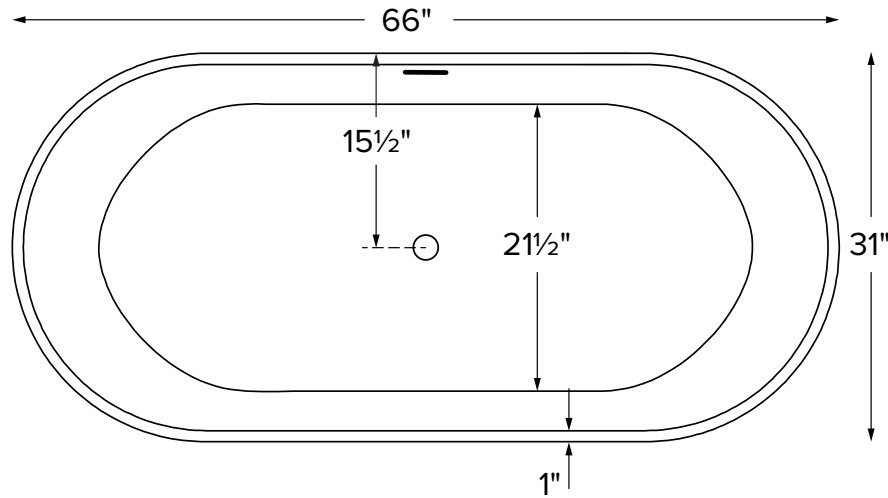

acquabella®

Hamilton 1

MODEL 403
66" x 31" x 23"
FREESTANDING 80 gal to overflow
Mineral Composite
263 lbs / 119 kg soaker
Filling this tub to the maximum may require an above average size or dedicated water heater.

Drain Rough-In Measurement

X
15 1/2"

ELECTRICAL COMPONENTS & SPECIFICATIONS		
Required Electrical Service - 110 Volt		
Hydrotherapy Package	Components Included	GFCI
Air Massage	heated blower	1-15 amp
Electrical requirements may change with the addition of optional therapy components. See specific option details or installation information. CSA Certified C/US; B45.5/IAPMO ANSI Z124.1 and ANSI 112.19.7		

Inside view of tub