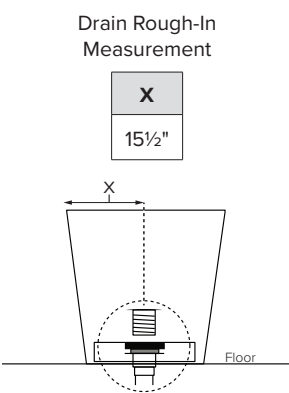

acquabella®

Hamilton 1

MODEL 403
66" x 31" x 23"
FREESTANDING 80 gal to overflow
Mineral Composite
263 lbs / 119 kg soaker
Filling this tub to the maximum may require an above average size or dedicated water heater.

Drain Rough-In Measurement

X
15 1/2"

ELECTRICAL COMPONENTS & SPECIFICATIONS		
Required Electrical Service - 110 Volt		
Hydrotherapy Package	Components Included	GFCI
Air Massage	heated blower	1-15 amp
Electrical requirements may change with the addition of optional therapy components. See specific option details or installation information. CSA Certified C/US; B45.5/IAPMO ANSI Z124.1 and ANSI 112.19.7		

Inside view of tub