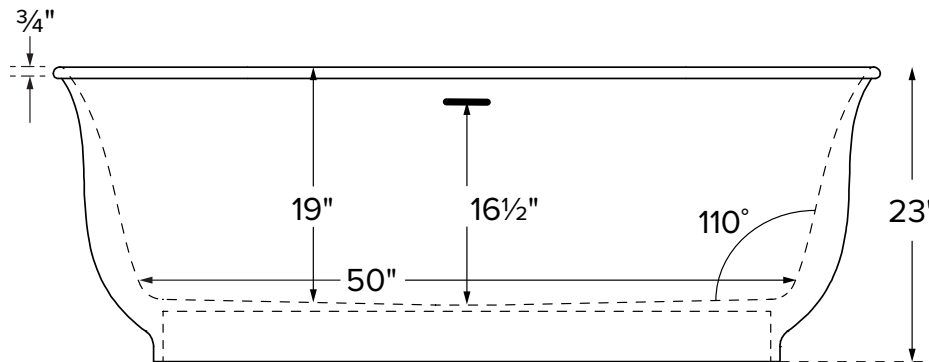

acquabella®

Hamilton 1

MODEL 403
66" x 31" x 23"
FREESTANDING 80 gal to overflow
Mineral Composite
263 lbs / 119 kg soaker
Filling this tub to the maximum may require an above average size or dedicated water heater.

Drain Rough-In Measurement

X
15 1/2"

ELECTRICAL COMPONENTS & SPECIFICATIONS		
Required Electrical Service - 110 Volt		
Hydrotherapy Package	Components Included	GFCI
Air Massage	heated blower	1-15 amp
Electrical requirements may change with the addition of optional therapy components. See specific option details or installation information. CSA Certified C/US; B45.5/IAPMO ANSI Z124.1 and ANSI 112.19.7		

Inside view of tub