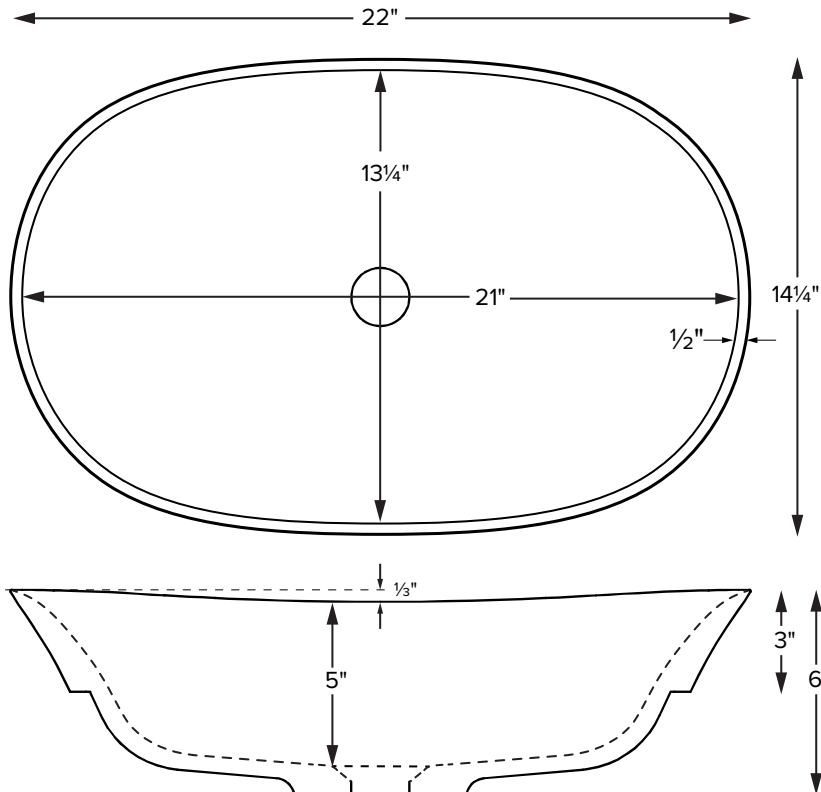

## Maricela SR

MODEL 607
22" x 14.25" x 6"
SEMI-RECESSED
<b>Mineral Composite</b>
18 lbs / 8 kg

Always measure sink on-site to ensure cut-out accuracy.

Sink Options and Pricing		
Part # and Description		
<b>607</b>	Gloss White	<b>\$850</b>
<b>607M</b>	Matte White, Exterior Only	<b>\$850</b>
<b>607xxx*</b>	Matte Color, Exterior Only	<b>\$850</b>
Exterior Color/Finish		
<i>Must be ordered at time of purchase</i>		
Sand, matte finish (MSD)		
Gray, matte finish only (MGY)		
Charcoal, matte finish only (MCH)		
Black, matte finish only (MBK)		

### ORDERING AND INSTALLATION

- 1.75" drain opening
- Accommodates 1.25" to 1.5" OD lavatory drain kit
- Not available with an overflow
- One-piece construction
- Limited Lifetime Residential Product Warranty

- Before discarding packaging, check for accessories that may be inside.
- All product measurements are  $\pm 1/2"$ .
- Specifications and configurations are subject to change without notice.
- Measurements herein supersede all others published prior to publication date below.