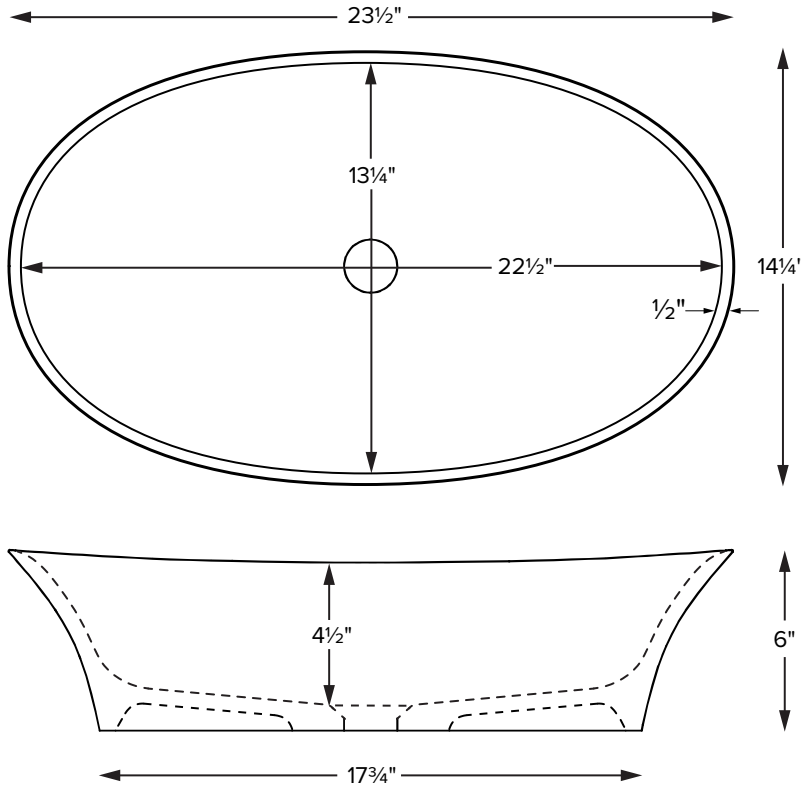

## Maricela

MODEL 606
23.5" x 14.25" x 6"
VESSEL STYLE
<b>Mineral Composite</b>
18 lbs / 8 kg

Base dimensions on counter top: 17¾" x 10¾"  
 Always measure sink on-site to ensure cut-out accuracy.

### ORDERING AND INSTALLATION

- 1.75" drain opening
- Accommodates 1.25" to 1.5" OD lavatory drain kit
- Not available with an overflow
- One-piece construction
- Limited Lifetime Residential Product Warranty