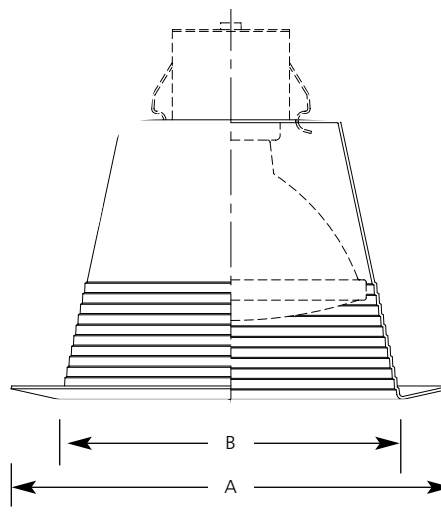

Incandescent  
Trims

**5" Shallow Baffle**

**Recessed**

Type \_\_\_\_\_  
 -28 -31  
 P8375

Catalog No.	Finish		Dimensions (Inches)	
	White	Black	A	B
P8375	-28	-31	6-1/8	4-5/8

Lamp Wattage Housing	IC		Non-IC
	P84-AT	50w PAR30; 65w BR30	50w PAR30; 65w BR30
P184-TG	50w PAR30; 65w BR30	50w PAR30; 65w BR30	50w PAR30; 65w BR30

**Specifications:**

Flange

- Bright white powder painted metal flange

Trim

- All aluminum construction
- Both units are one-piece construction with integral flange
- No light leaks around trim flange
- Socket mounts to trim for optimum performance and consistent lamp position
- Positive upward spring action forces trim to fit snugly against the ceiling
- Powder painted bright white or black