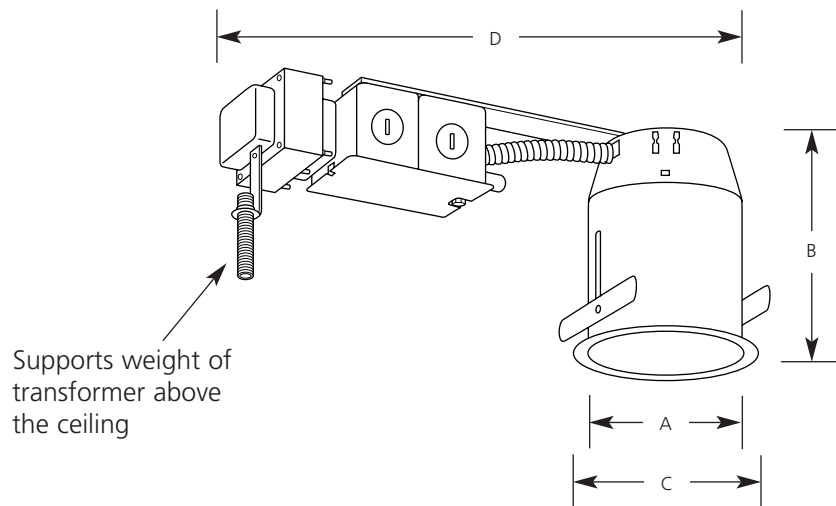

Type _____

P818-TG

Catalog No.	Lamping	Dimensions (Inches)			
		A	B	C	D
P818-TG	12V 50w MR16	4-1/8	5-1/2	4-13/16	13-3/4
		Ceiling Opening 4-1/4			

Specifications:

Wiring

- Universal J-box with one removable side
- Grounding pigtail
- 1/2" Knock outs

Construction

- Adjustable bars lock unit securely to ceiling
- Galvanized steel construction with aluminum housing
- Integral 12-volt magnetic transformer
- Housing adjusts from 1/2" to 1" thick ceilings
- Integral housing flange
- Suitable for 2 x 6 construction

Labeling

- UL-CUL listed for damp locations and feed through wiring (2in, 2out, 12ga.)
- Non-IC rated

Lamp/Trim

- Lamp mounts to assembly on trim for optimum performance and consistent lamp position