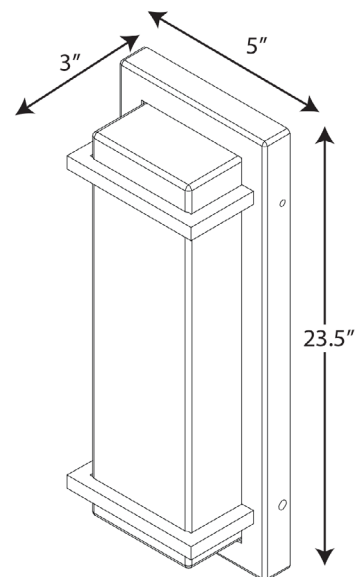

Specifications:

- White acrylic Diffuser
- Beautiful acrylic shades stretch into a rectangular form, held in place by simple metal bars at each end for a picture-perfect finish.
- A smooth, elongated frame with a black finish dominates the design and exudes a modern attitude perfect for indoor or outdoor spaces.
- Transform the mundane everyday with the sophisticated styling of this LED outdoor sconce.
- Ideal for any foyer, bedroom, entryway, porch, or patio.
- Perfect for transitional, modern, or contemporary settings.
- Measures 5-inch width by 23-1/2-inch height.
- Uses two integrated LED (11w max).
- Compatible with many Triac/ELV dimmers (see dimming controls)
- Includes installation instructions and mounting hardware.
- Progress Lighting products are designed for exceptional quality, reliability, and functionality.
- Dimmable to 10% brightness (See Dimming Notes)
- Canopy covers a standard 4" recessed outlet box: 4.75 in W., 23.25 in ht., 0.75 in depth
- Mounting backplate for outlet box included
- 6 in of wire supplied
- Americans With Disabilities Act (ADA) compliant

P560211-031-30

Dimensions:

Width: 5 in
 Height: 23-1/2 in
 Depth: 3 in
 H/CTR: 11-3/4 in

White acrylic Diffuser
 Width: 4-1/8 in
 Height: 22-5/8 in

P560211-031-30

Dimming Notes:

P560211-031-30 is designed to be compatible with many Triac/ELV controls.