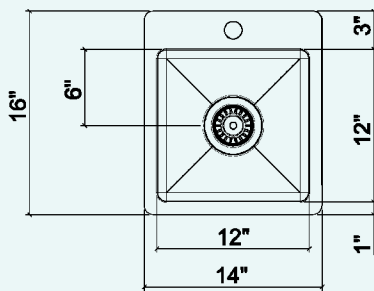

IH75-TS-14168

Prolnox H75

Stainless steel kitchen sink

Handcrafted

Contemporary style corners [0,75"]

Installation

Topmount

Bowl

12" x 12" x 8"

Overall

14" x 16" x 8"

Recommended cabinet

18"

Drain

Ø 3 1/2"

Packaging

19" x 14 3/8" x 17 1/2"

15 lbs

Features

- 304 brushed finish stainless steel (18/10) – 18 gauge
- Single faucet hole (additional holes can be drilled at no charge)
- Sound deadening pads for maximum noise reduction
- Stainless steel strainer (AA-SA-3.5-SA) and mounting hardware included
- Product certified ASME A112.19.3, CSA B45.0, and CSA B45.4

Must-have accessories