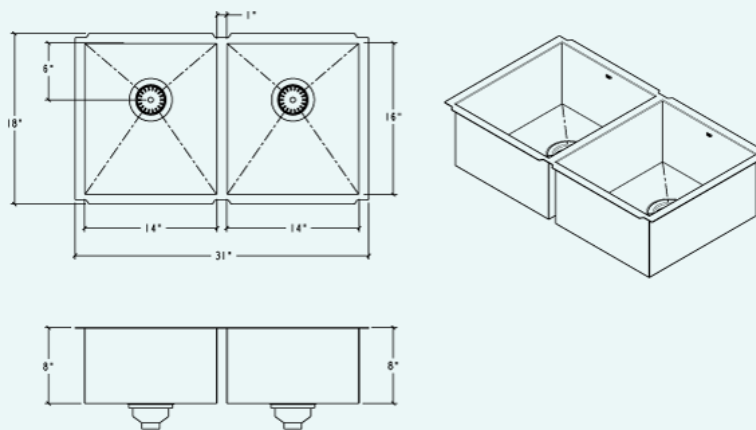

IH0-UE-31188

ProInox H0

Stainless steel kitchen sink

Handcrafted

Urban style corners [0"]

Installation

Undermount

Bowl

L 14" × 16" × 8"

R 14" × 16" × 8"

Overall

31" × 18" × 8"

Recommended cabinet

33"

Drain

Ø 3 1/2"

Packaging

34" × 21 1/2" × 13"

36 lbs

Features

- 304 brushed finish stainless steel (18/10) – 18 gauge
- Sound deadening pads for maximum noise reduction
- Drain located towards rear providing more space under the sink
- Stainless steel strainer (AA-SA-3.5-SA) and mounting hardware included
- Product certified ASME A112.19.3, CSA B45.0, and CSA B45.4

Must-have accessories