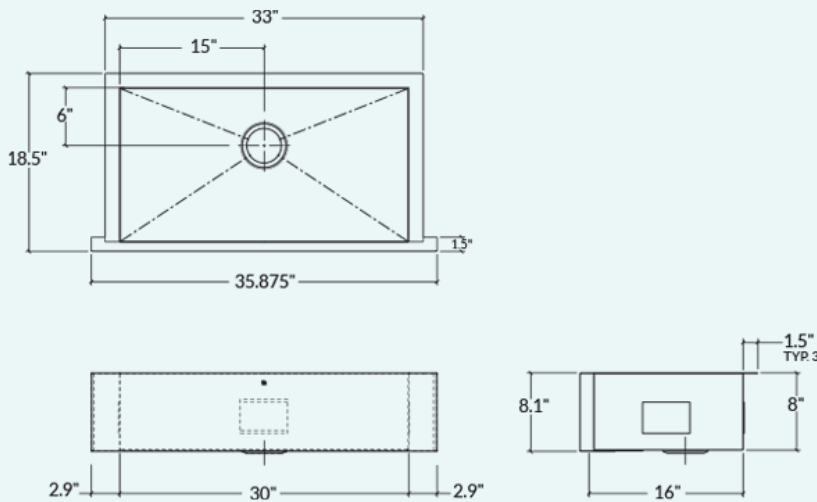

IH0-UAS-33188

ProInox H0

ProInox H0 18-gauge Stainless Steel 30" X 16" X 8"
Single Bowl Farmhouse/Apron Kitchen Sink

Handcrafted

Urban style corners [0"]

Installation

Undermount with apron front

Bowl

30" x 16" x 8"

Overall

35 7/8" x 18 1/2" x 8"

Recommended Cabinet

36"

Drain

Ø 3 1/2"

Packaging

41" x 23" x 13"

25 lbs

Features

- 304 brushed finish stainless steel (18/10) – 18 gauge
- Sound deadening pads for maximum noise reduction
- Drain located towards rear providing more space under the sink
- Stainless steel strainer (AA-SA-3.5-SA) and mounting hardware included
- Product certified ASME A112.19.3, CSA B45.0, and CSA B45.4
- Can be installed farmhouse undermount overhang 1/8" or farmhouse undermount reveal 1/2"