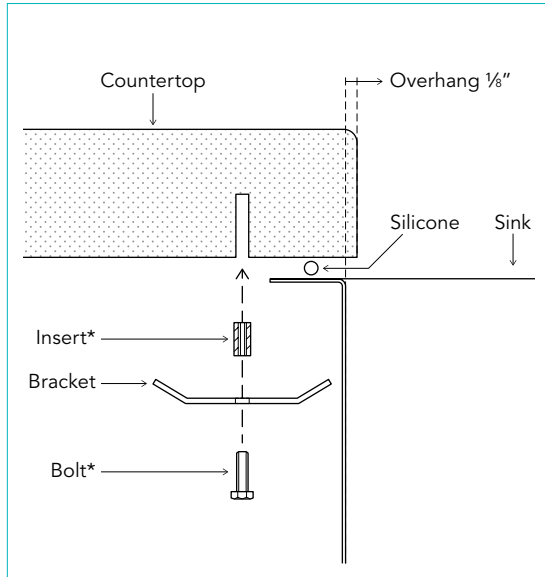

Prolnox H75

Undermount installation

A. Countertop made of granite, quartz, marble or other stone surface

B. Countertop made of granite, quartz, marble or other stone surface on a wood base