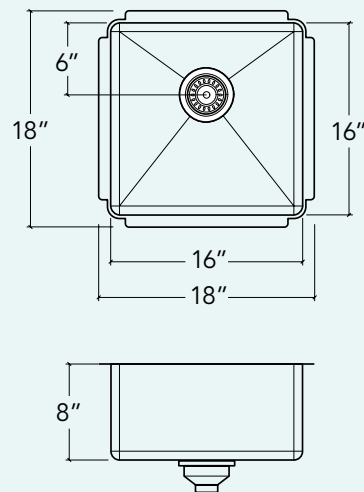

IH75-US-18188

Prolnox H75

Stainless steel kitchen sink

Handcrafted

Contemporary style corners [0,75"]

Installation

Undermount

Bowl

16" × 16" × 8"

Overall

18" × 18" × 8"

Recommended cabinet

21"

Drain

Ø 3 1/2"

Packaging

19" × 21 1/2" × 13"

19 lbs

Features

- 304 brushed finish stainless steel (18/10) – 18 gauge
- Sound deadening pads for maximum noise reduction
- Drain located towards rear providing more space under the sink
- Stainless steel strainer (AA-SA-3.5-SA) and mounting hardware included
- Product certified ASME A112.19.3, CSA B45.0, and CSA B45.4

Must-have accessories