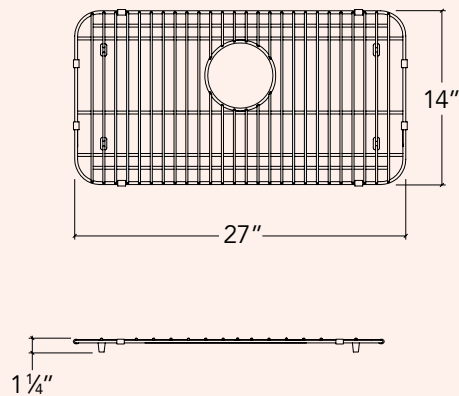

IE-G-2916

ProInox E200

Grid

For stainless steel kitchen sink

Bowl

29" x 16"

Overall

27" x 14" x 1 1/4"

Drain

Ø 3 1/2"

Packaging

27" x 14" x 1 1/4"

8 lbs

Features and benefits

- 304 electro polished stainless steel
- Silicone legs and bumpers prevent the grid from sliding around and scratching the sink
- Prevents dishes and silverware from striking the bottom of the sink
- Lets water drain away from items placed in the sink
- Provides a flat, stable surface to place things on