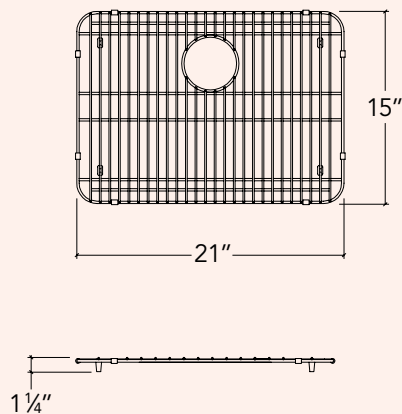

IE-G-2317

ProInox E200

Grid

For stainless steel kitchen sink

Bowl

23" x 17"

Overall

21" x 15" x 1 1/4"

Drain

Ø 3 1/2"

Packaging

21" x 15" x 1 1/4"

8 lbs

Features and benefits

- 304 electro polished stainless steel
- Silicone legs and bumpers prevent the grid from sliding around and scratching the sink
- Prevents dishes and silverware from striking the bottom of the sink
- Lets water drain away from items placed in the sink
- Provides a flat, stable surface to place things on