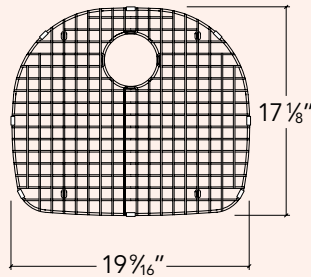

IE-G-2118

ProInox E350

Grid

For stainless steel kitchen sink

Bowl

21" x 18"

Overall

19 5/16" x 17 1/8" x 1 1/4"

Drain

Ø 3 1/2"

Packaging

20" x 17 1/2" x 1 1/4"

7 lbs

Features and benefits

- 304 electro polished stainless steel
- Silicone legs and bumpers prevent the grid from sliding around and scratching the sink
- Prevents dishes and silverware from striking the bottom of the sink
- Lets water drain away from items placed in the sink
- Provides a flat, stable surface to place things on