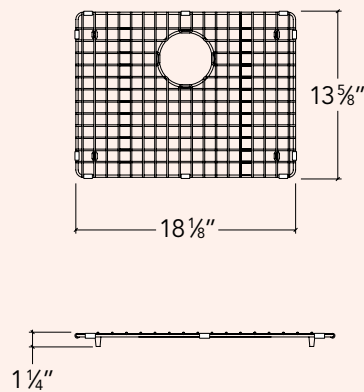

IE-G-2116

ProInox E200

Grid

For stainless steel kitchen sink

Bowl

21" x 16"

Overall

18 1/8" x 13 5/8" x 1 1/4"

Drain

Ø 3 1/2"

Packaging

18 1/2" x 14" x 1 1/4"

7 lbs

Features and benefits

- 304 electro polished stainless steel
- Silicone legs and bumpers prevent the grid from sliding around and scratching the sink
- Prevents dishes and silverware from striking the bottom of the sink
- Lets water drain away from items placed in the sink
- Provides a flat, stable surface to place things on