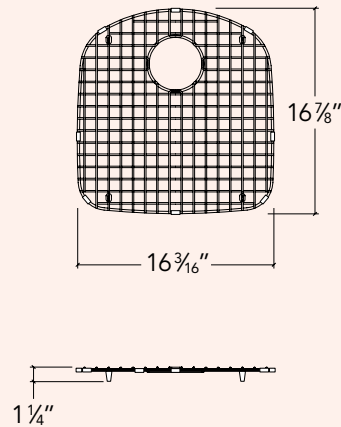

IE-G-1718

ProInox E350

Grid

For stainless steel kitchen sink

Bowl

17" x 18"

Overall

16 ³/₁₆" x 16 ⁷/₈" x 1 ¹/₄"

Drain

Ø 3 ¹/₂"

Packaging

17" x 17" x 1 ¹/₄"

7 lbs

Features and benefits

- 304 electro polished stainless steel
- Silicone legs and bumpers prevent the grid from sliding around and scratching the sink
- Prevents dishes and silverware from striking the bottom of the sink
- Lets water drain away from items placed in the sink
- Provides a flat, stable surface to place things on