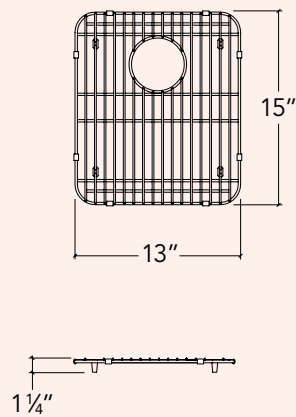

### Bowl

15" × 17"

### Overall

13" × 15" × 1 1/4"

### Drain

Ø 3 1/2"

### Packaging

13" × 15" × 1 1/4"

5 lbs