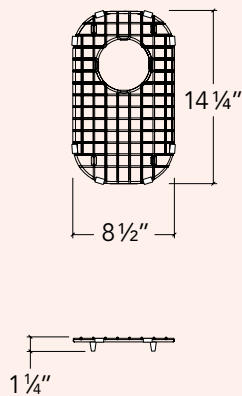

IE-G-1016

ProInox E350

Grid

For stainless steel kitchen sink

Bowl

10" × 16"

Overall

8 1/2" × 14 1/4" × 1 1/4"

Drain

Ø 3 1/2"

Packaging

8 1/2" × 14 1/2" × 1 1/4"

4 lbs

Features and benefits

- 304 electro polished stainless steel
- Silicone legs and bumpers prevent the grid from sliding around and scratching the sink
- Prevents dishes and silverware from striking the bottom of the sink
- Lets water drain away from items placed in the sink
- Provides a flat, stable surface to place things on