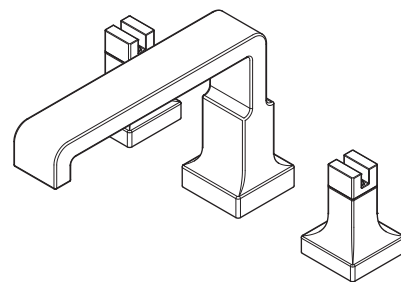

Single Control Roman Tub Trim

- RT6-5VRVB Finish(B)
- RT6-5VRVBG Finish(BG)
- RT6-5VRVC Finish(C)
- RT6-5VRVD Finish(D)

Specifications

Features

- 3-Hole Installation
- All Metal Construction
- Fixed Hubs
- Requires OX6-050R or OX6-150R Valve (Sold Separately)
- Optional Handles Available:
For L Handles Order HHL-VRVL*
For T Handles Order HHL-VRVT*
For Cross Handles Order HHL-VRV*
- Pforever Warranty®