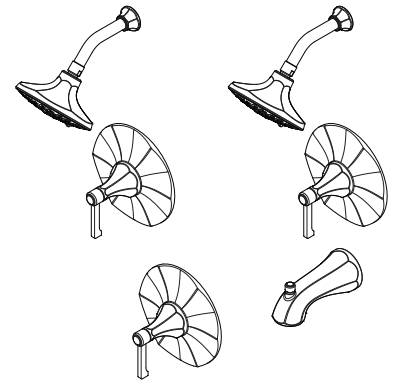

## Arterra™ Tub & Shower Trim

- R89-1DEC Finish(C)  R89-1DEK Finish(K)  LG89-7DEK Finish(K)  LG89-8DEK Finish(K)   
 R89-1DED Finish(D)  R89-1DEY Finish(Y)  LG89-7DEY Finish(Y)  LG89-8DEY Finish(Y)

- LG89-7DEC Finish(C)  LG89-8DEC Finish(C)   
 LG89-7DED Finish(D)  LG89-8DED Finish(D)

## Specifications

- Trim Only, Valve Not Included

### Features

- 1.8 GPM Flow Rate (Showerhead)
- Multi-Function Shower Head (4 Functions: Penetrating Massage, Rain Spray/Invigorating Spray Combo, Champagne/Rain Combo, and Champagne)
- SecurePfit™ with Anti Handle Wobble
- Valve Trim Only (IDE Only)
- Shower Only (7DE Only)
- Tub and Shower (8DE Only)
- Requires OX8/JX8 Valve (Sold Separately)
- Pforever Warranty®

## Dimensions