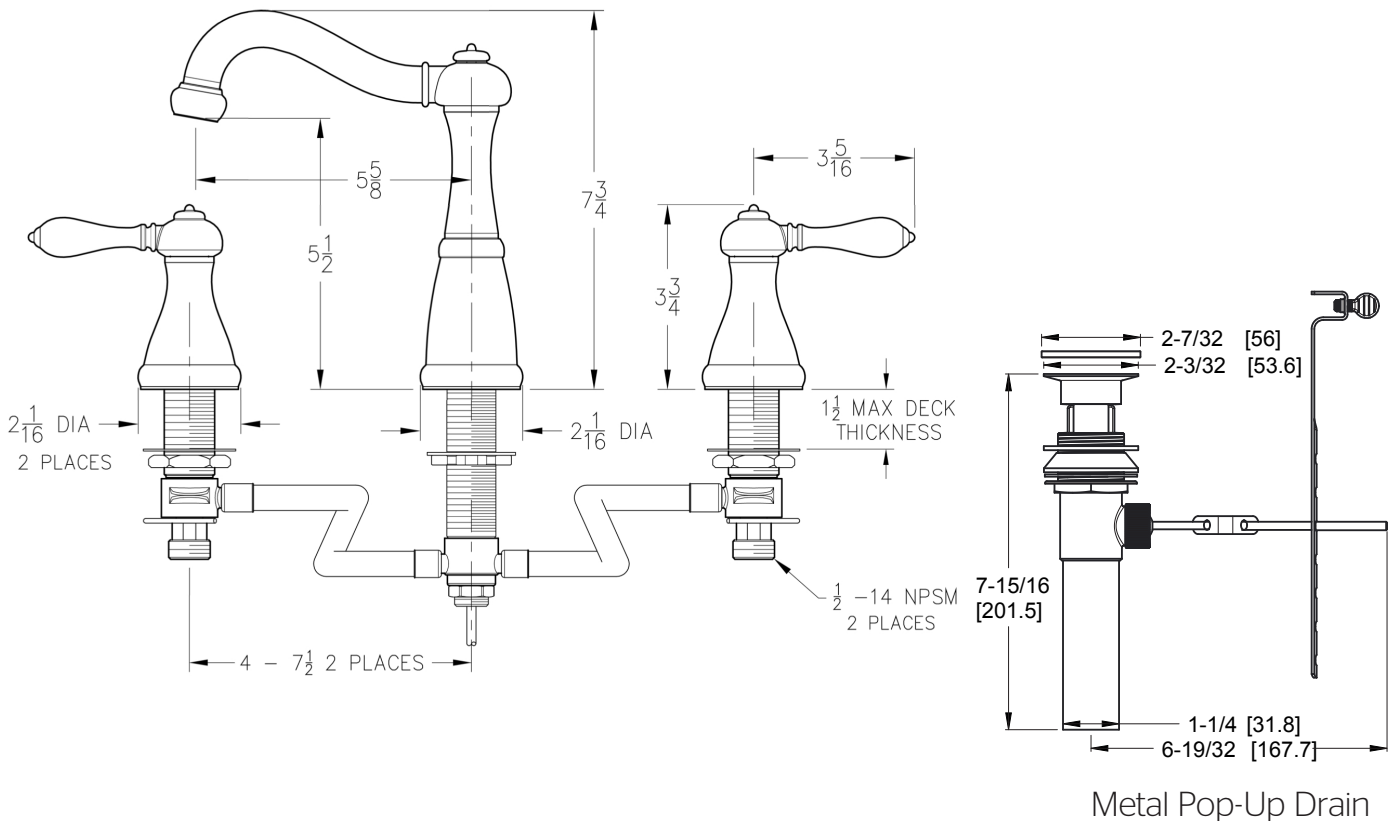

### Features

- 1.2 GPM Flow Rate
- Complete Collection with Coordinating Roman Tub and Tub & Shower Options
- Quick Connect Installation
- Solid Cast Brass Body and Spout
- Metal Lever Handles
- Mounting Hardware Included
- Includes Metal Supply Nuts
- Metal Pop-Up Drain
- High-Arc Decorative Spout
- Pforever Seal Ceramic Disc Valves
- Pforever Warranty®

## Dimensions

Ø1-1/4 Min to Ø1-1/2 Max. Deck Hole Openings