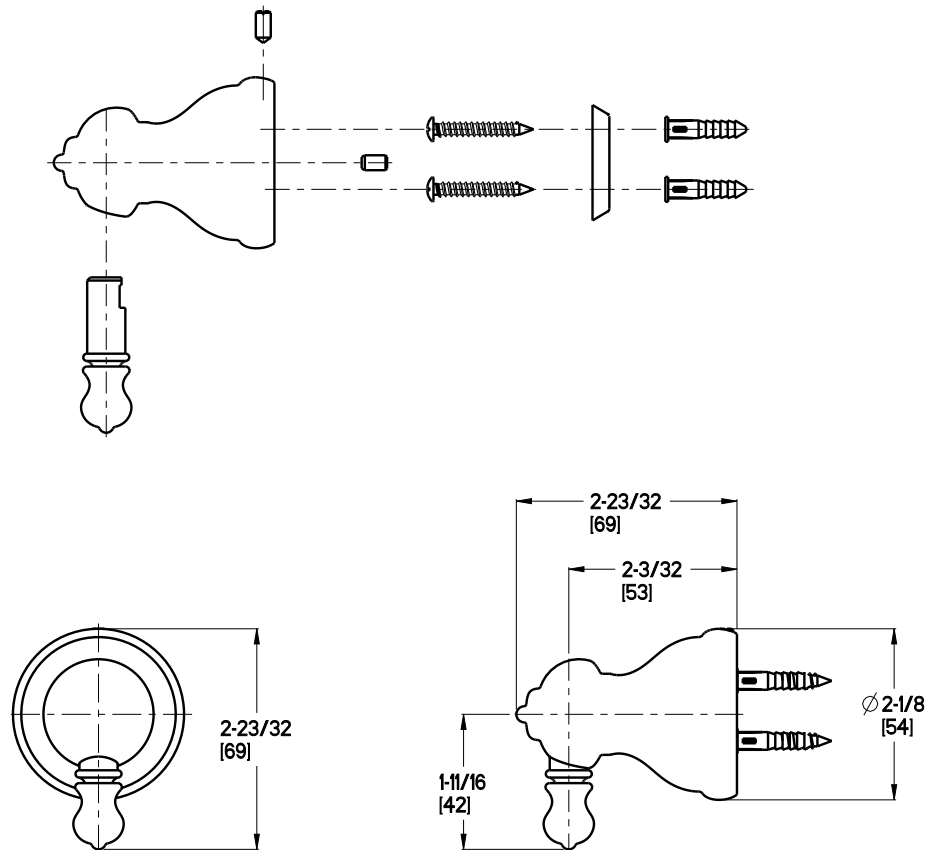

- BRH-MB1C Finish(CC)
- BRH-MB1D Finish(DD)
- BRH-MB1K Finish(KK)
- BRH-MB1Y Finish(Y)

Specifications

- Robust Four-Screw Installation Bracket

Features

- Four-Screw Installation Bracket
- Mounting Hardware Included
- All Metal Construction
- Concealed Screw
- Pforever Warranty®

Dimensions

Ø1 Min to Ø1-1/2 Max. Deck Hole Openings