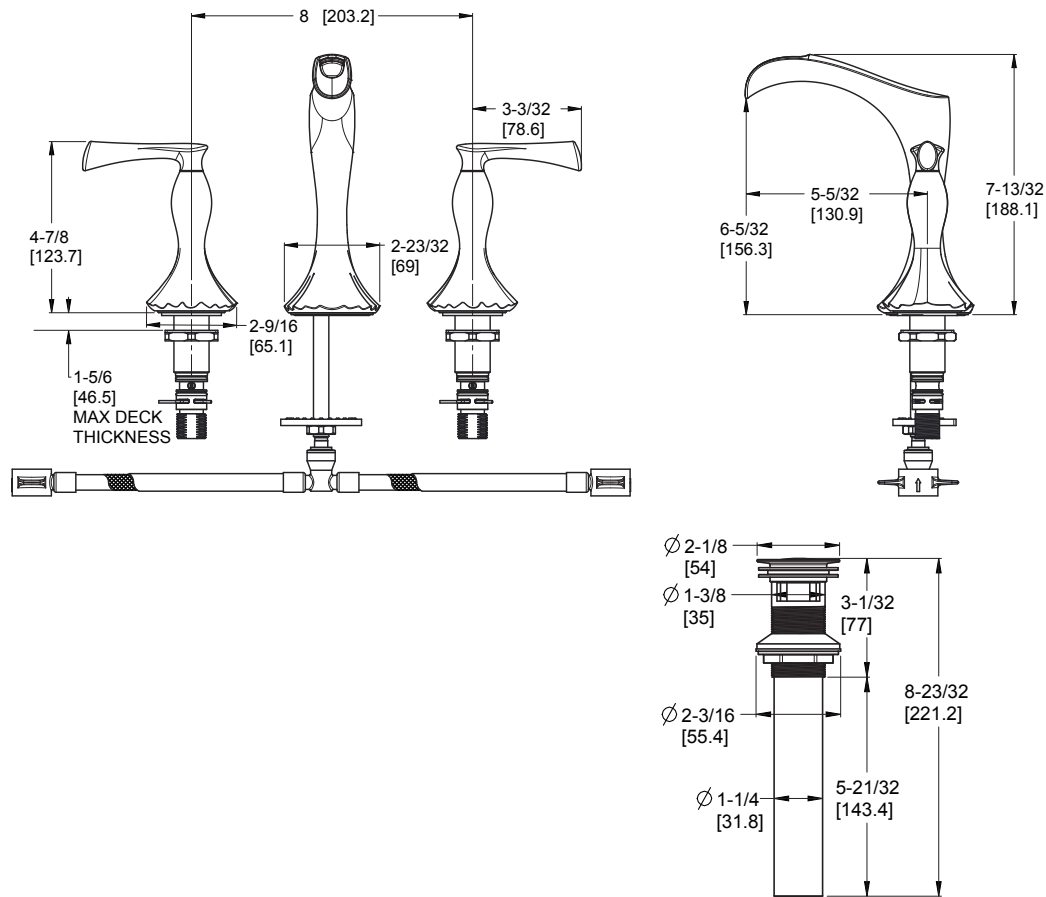

8"-15" Widespread Lavatory Faucet

- LG49-RH1C Finish(C)
- LG49-RH1K Finish(K)
- LG49-RH1B Finish(B)
- LG49-RH1BG Finish(BG)

- Two-Handle
- 3-Hole Installation
- Pforever Seal

Specifications

Features

- 1.2 GPM Flow Rate
- 1/4 Turn Brass Cartridge
- Includes All Metal Push & Seal™
- Peekaboo Trough Spout
- Pforever Seal Ceramic Disc Valves
- Pforever Warranty®

Code Compliance

Pfister products are designed and manufactured in compliance with the following standards and codes:

- IAPMO Certified
- CSA B125 Certified
- ASME A112.18.1
- NSF 61/9 Annex G (Low lead)
- Cal Green Compliant
- CEC Compliant
- EPA WaterSense Certification 1.2 gpm, 4.5L/Min
- ADA Compliant-ANSI A117.1 (Lever handles only)

Dimensions

Ø1 Min to Ø1-1/2 Max. Deck Hole Openings

Push & Seal™