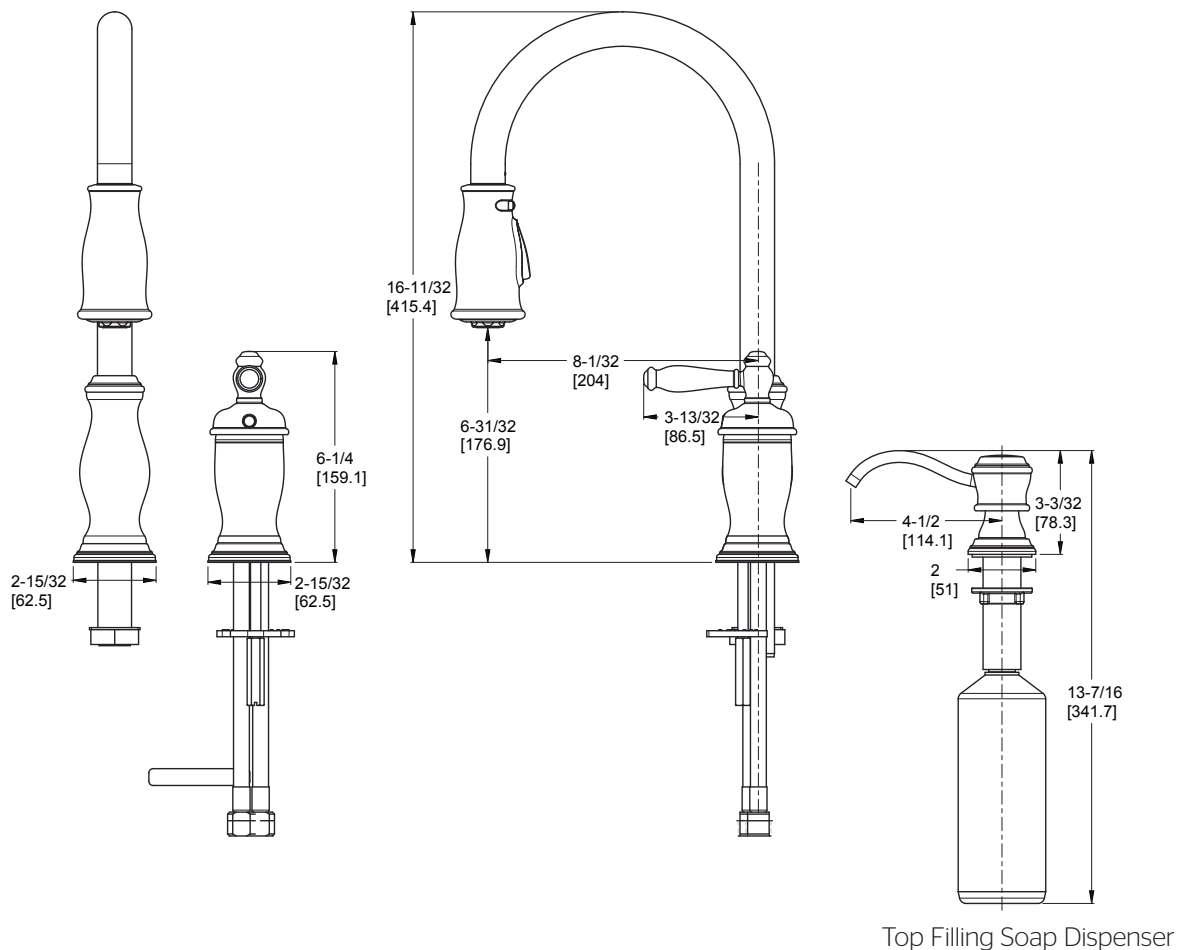

Hanover™ Pull Down Kitchen Faucet

- GT526-TMC Finish(C)
- GT526-TMS Finish(S)
- GT526-TMY Finish(Y)

- Adjustable Spray Volume
- 2 or 3-Hole Installation
- Pforever Seal

Specifications

Features

- 1.75 GPM Flow Rate
- 2 or 3-Hole Installation
- 360° Rotating Spout
- 75" Hose
- Quick Connect
- High Arc Spout
- Soap/Lotion Dispenser Optional
- Adjustable Spray Volume

- Flexible Braided Stainless Steel Supply Lines
- Pforever Seal Ceramic Disc Valve
- Pforever Warranty®

Code Compliance

Pfister products are designed and manufactured in compliance with the following standards and codes:

- IAPMO Certified
- CSA B125 Certified
- ASME A112.18.1
- NSF 61/9 Annex G (Low lead)
- Cal Green Compliant
- ADA Compliant-ANSI A117.1 (Lever handles only)
- ASME A112.18.3 (Backflow Prevention)

Dimensions

Ø1-3/8 Min to Ø1-1/2 Max. Deck Hole Openings