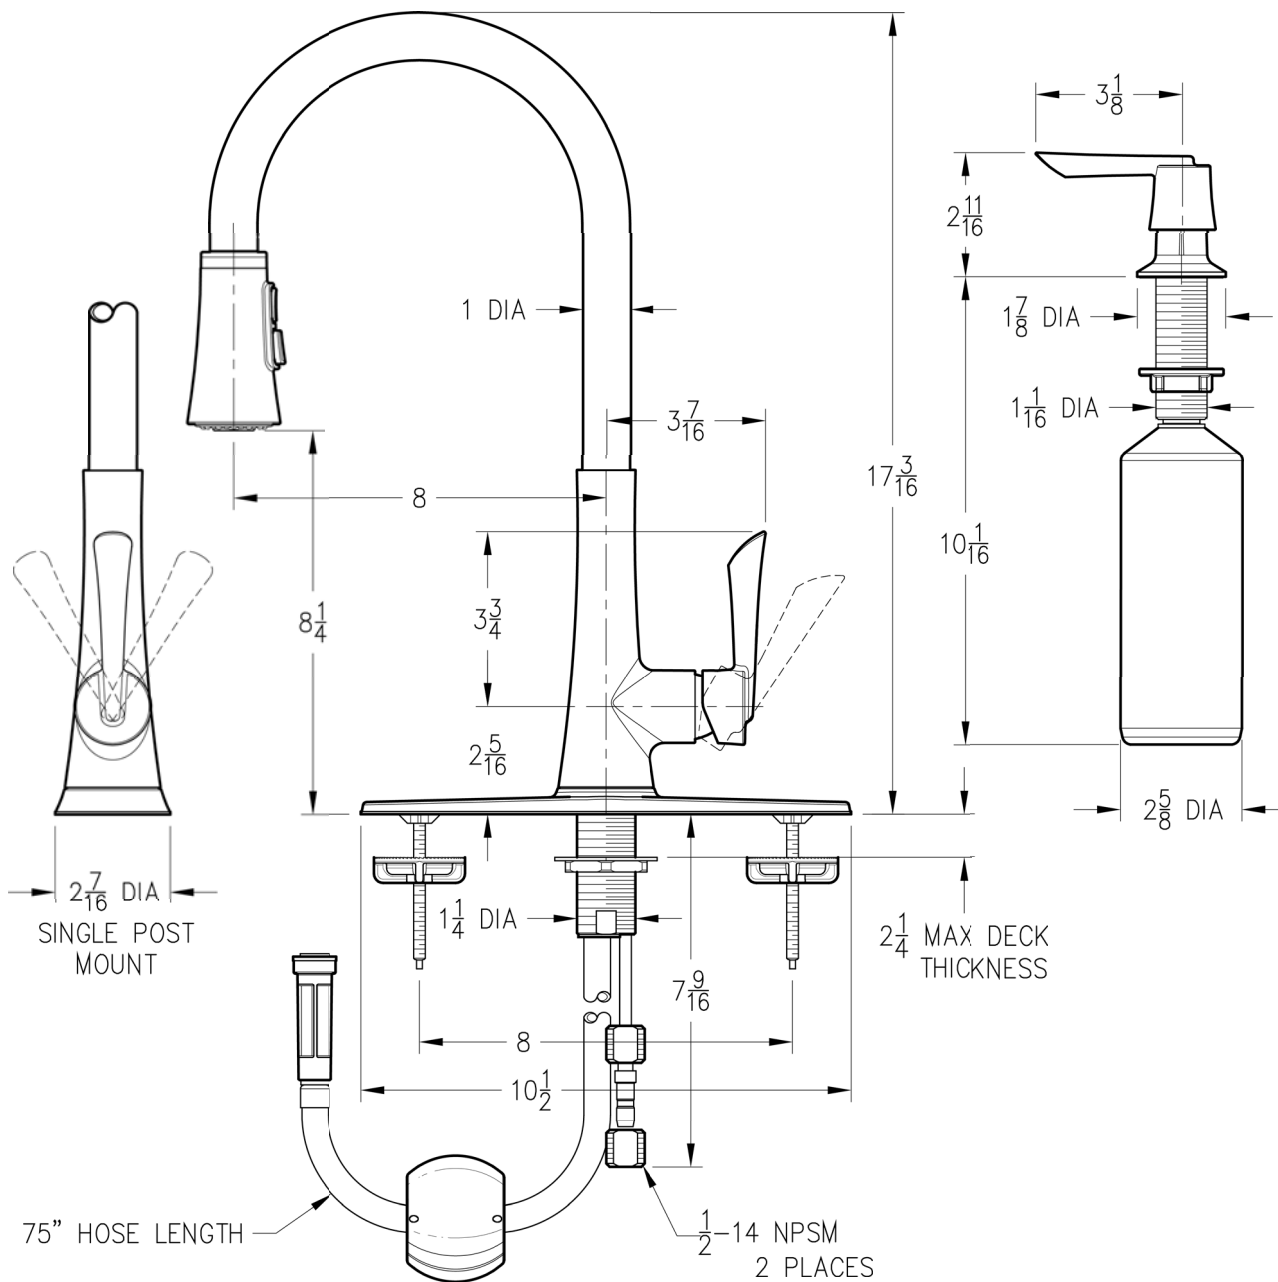

INSTALLATION DIMENSIONS

529 Series

Mystique.

Pull-Out Kitchen Faucet

Critical Dimensions:	
Minimum Hole Size	1 1/2 DIA Thru Hole 3 Places
Valve Centerline to Back Splash	2 3/4 MIN

Dimensions are in Inches

1-800-PFAUCET www.pricepfister.com
19701 DaVinci, Lake Forest, CA 92610
04/27/09