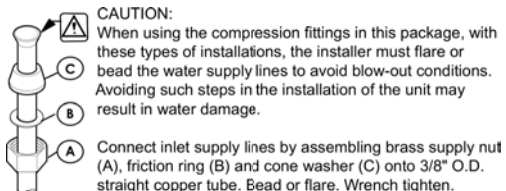

INSTALLATION DIMENSIONS

529 Series

Mystique.

Pull-Out Kitchen Faucet

Critical Dimensions:	
Minimum Hole Size	1 1/2 DIA Thru Hole 3 Places
Valve Centerline to Back Splash	2 3/4 MIN

Dimensions are in Inches

1-800-PFAUCET www.pricepfister.com
19701 DaVinci, Lake Forest, CA 92610
04/27/09