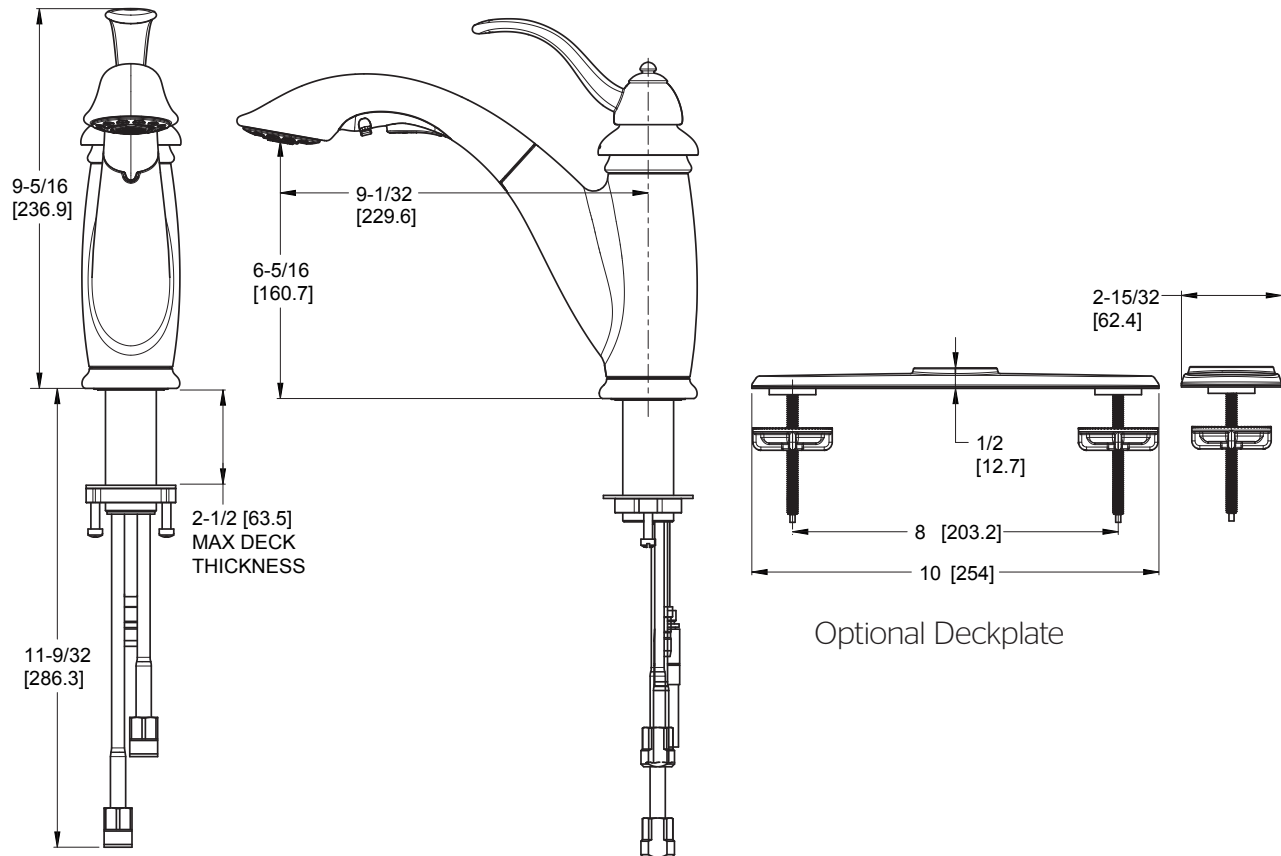

Marielle™ Pull-Out Kitchen Faucet

- LG532-7CC Finish(CC)
- LG532-7SS Finish(SS)
- LG532-7YY Finish(YY)

Specifications

- 1 or 3-Hole Installation
- Pforever Seal

Features

- 1.8 GPM Flow Rate
- 2 Function Pull-Out Sprayer
- 58" Metal Hose
- Mounting Hardware Included
- Optional Deckplate
- Swivel Spout
- Pforever Seal Ceramic Disc Valve
- Pforever Warranty®

Dimensions

Ø1-3/8 Min to Ø1-1/2 Max. Deck Hole Openings