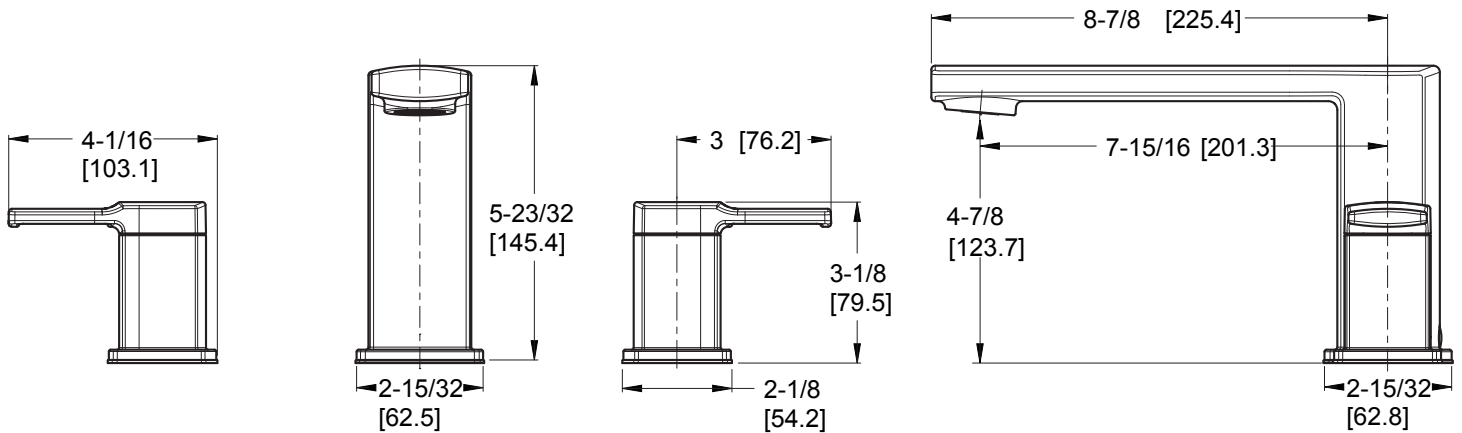

Deckard™ Single Control Roman Tub Trim

RT6-5DAB Finish(B)

RT6-5DAC Finish(C)

RT6-5DAK Finish(K)

Specifications

Features

- 3-Hole Installation
- Pforever Seal Ceramic Disc Valve
- Pforever Warranty®

Code Compliance

Dimensions

Ø1 Min to Ø1-1/2 Max. Deck Hole Openings