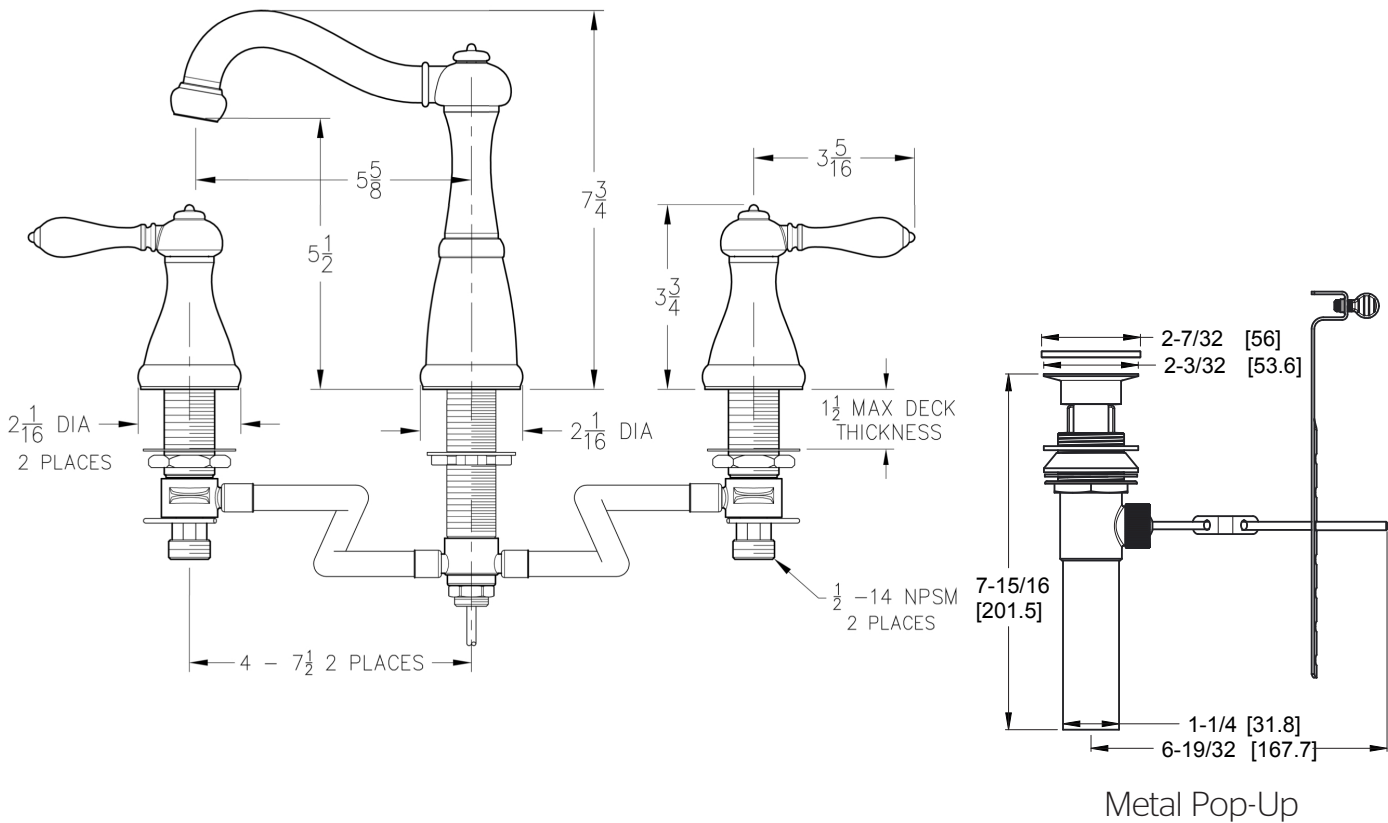

- LG49-MOBC Finish(C)
- LG49-MOBD Finish(D)
- LG49-MOBK Finish(K)
- LG49-MOBY Finish(Y)

- Single Control
- 3-Hole Installation
- Pforever Seal

Specifications

Features

- 1.2 GPM Flow Rate
- Complete Collection with Coordinating Roman Tub and Tub & Shower Options
- Quick Connect Installation
- Solid Cast Brass Body and Spout
- Metal Lever Handles
- Mounting Hardware Included
- Includes Metal Supply Nuts
- 3-Hole Installation
- 8"-15" Variable Installation
- Metal Pop-Up
- High-Arc Decorative Spout
- Pforever Seal Ceramic Disc Valve
- Pforever Warranty®

Code Compliance

Pfister products are designed and manufactured in compliance with the following standards and codes:

- IAPMO Certified
- CSA B125 Certified
- ASME A112.18.1
- NSF 61/9 Annex G (Low lead)
- Cal Green Compliant
- CEC Compliant
- EPA WaterSense Certification 1.2 gpm, 4.5L/Min
- ADA Compliant-ANSI A117.1 (Lever handles only)

Dimensions

Ø1 Min to Ø1-1/2 Max. Deck Hole Openings