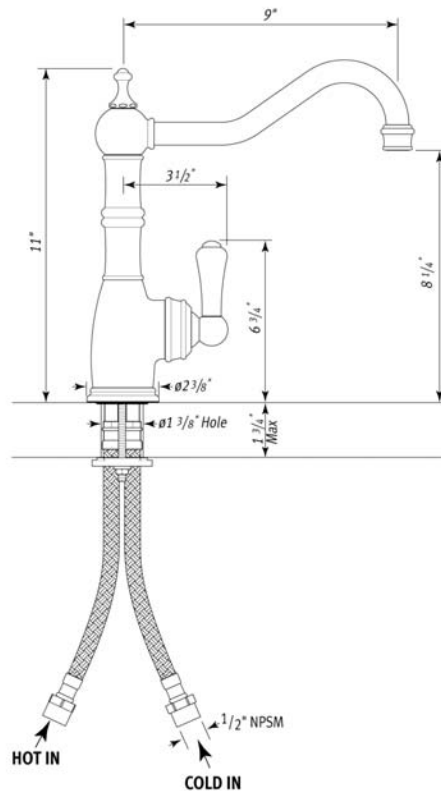

WARRANTY

- Limited Lifetime
- (*) 5-Year Limited Warranty
- (**) No Warranty