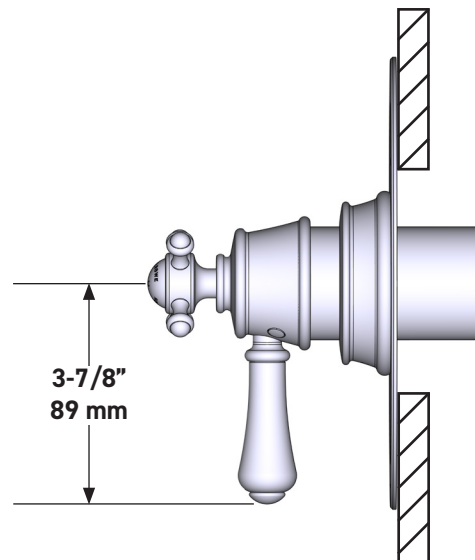

## Georgian Era™ 1/2" Therm & Pressure Balance Trim with 3 Functions (No Share)

**CORE MODEL:** U.TGA47W1

UPC®

For warranty or additional information, contact:

US Customers

U.S.A.  
[houseofrohl.com/support](http://houseofrohl.com/support)  
1-800-777-9762