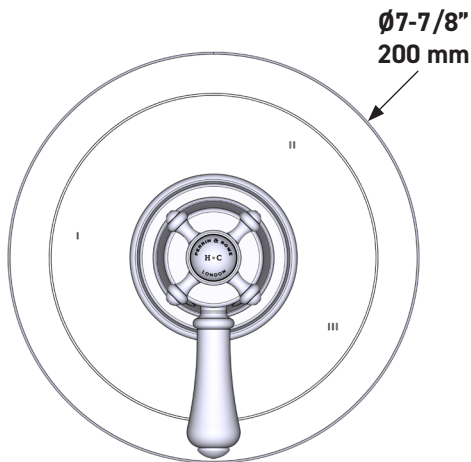

## Georgian Era™ 1/2" Therm & Pressure Balance Trim with 3 Functions (No Share)

**CORE MODEL:** U.TGA47W1

UPC®

For warranty or additional information, contact:

US Customers

U.S.A.  
[houseofrohl.com/support](http://houseofrohl.com/support)  
1-800-777-9762