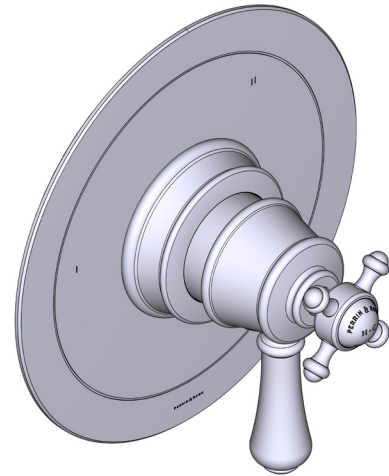

SPECIFICATIONS

DESCRIPTION

- Combines both thermostatic and pressure balance technologies
- “Set it and forget it” temperature control
- Temperature and volume control with diverter
- 3 dedicated functions (CEC Compliant)
- Rough-in valve sold separately:
  - Order R45 therm & pressure balance rough-in valve
  - 3/4" R45 extension kit available, order EXT45KIT34
  - 1-1/4" R45 extension kit available, order EXT45KIT114

CARTRIDGE

- 0-945 (Included)

STANDARDS

- ASME A112.18.1

WARRANTY

- Most products or parts carry “Limited Warranties” against manufacturing defects. For US customers please visit houseofrohl.com/support and for Canadian customers please visit houseofrohl.ca/support for complete product and finish warranty.

Georgian Era™ 1/2" Therm & Pressure Balance Trim with 3 Functions (No Share)

CORE MODEL: U.TGA47W1

UPC®