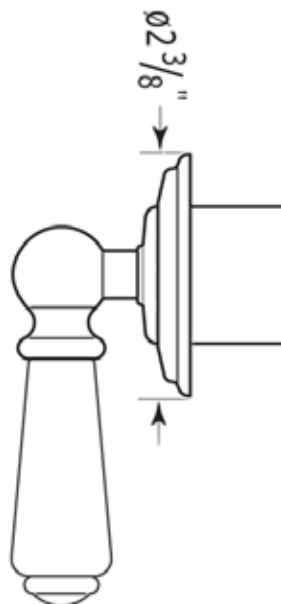

ROHL

Authentic Luxury for Kitchen and Bath®

www.rohlhome.com

PERRIN & ROWE® CONCEALED WALL VALVE VOLUME CONTROL TRIM OR DIVERTER TRIM

ROHL Perrin & Rowe® Bath

U.3240L-(FINISH)/TO (Lever Handle)

FEATURES

- Trim only
- No temperature indicator
- Includes both porcelain and metal lever inserts
- Applications:
  - Wall valve volume control: U.3240R or R1040R rough required
  - 3-port, 2-way diverter: U.5542NVO rough required
  - 4-port, 3-way diverter: R1062BO or U.5562NBO rough required

COLORS/FINISHES

- Polished Chrome
- Polished Nickel
- Satin Nickel
- Inca Brass
- English Bronze

WARRANTY

- Limited Lifetime