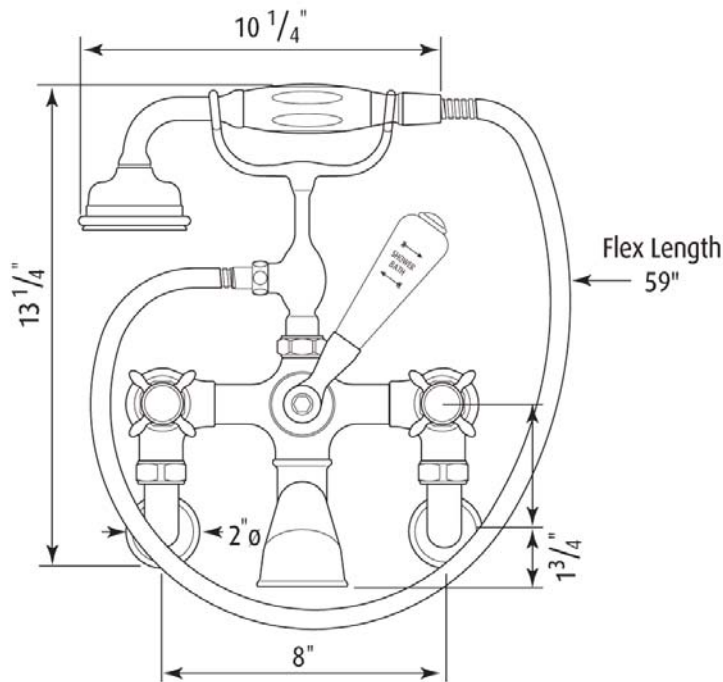

WARRANTY

- Limited Lifetime