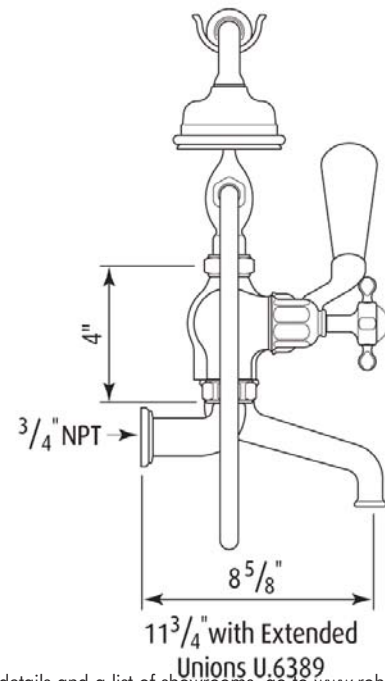

## Exposed Wall Mounted Tub Filler With Handshower And Cross Handles

ROHL Perrin & Rowe® Bath

#### FEATURES

- Spout, valve, and handles made from solid brass
- 1/4 turn ceramic disc valves
- Unique handle fixing clip, engineered to increase the life of the valve
- 3/4" inlets
- 19 GPM at 40 PSI
- Handshower 1.75 GPM

## U.3511X/1 Spare Parts

Where \* Indicated Specify Color.